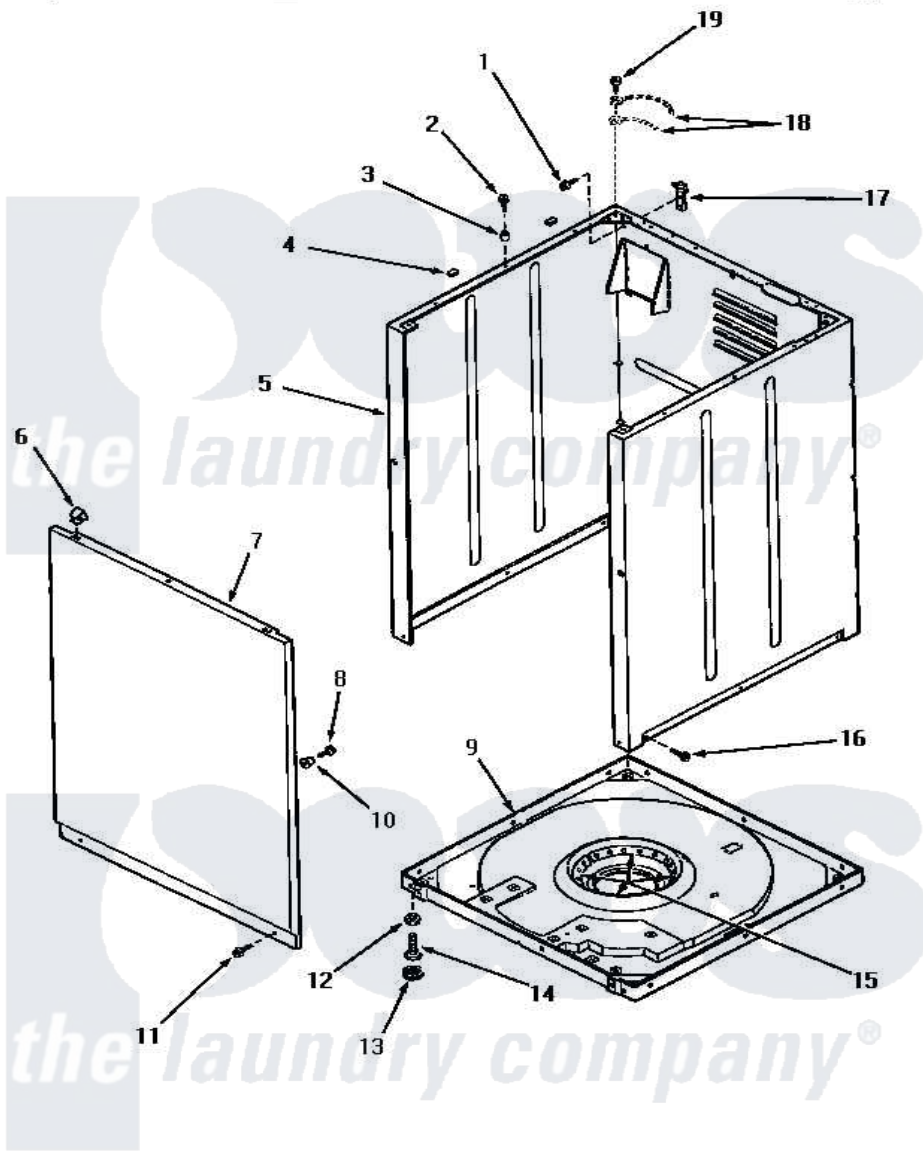

Amana AWE852 09 - FRONT PANEL, CABINET & BASE

FRONT PANEL, CABINET AND BASE

Amana [Residential Amana AWE852 Washer Parts](#) Parts Diagram 09 - FRONT PANEL, CABINET & BASE
 Click on the part number to view part

Item	Original Part Number	Replaced By	Status	Part Description
1	51780	3390631		Screw, 10-16 X 3/8
2	32671	Y014874		Screw, Idler Arm And Sleeve
3	56079	505187		Locator, Panel
4	Y56128			Pad, Bumper
5	31669LP	38612LP		Kit Service Cabinet
"	31669PH		Not Available	CABINET, HARVEST GOLD
"	31669WP	38612WP		Kit-Service
6	28835	22001650		Fastener, Spring
7	32708H		Not Available	PANEL,FRONT
"	32708L	32708LP		Panel, Front
"	32708W	32708WP		Panel Front
8	32671	Y014874		Screw, Idler Arm And Sleeve
9	31653P			Assembly, Base-Complete-G90
10	28102			Locator, Panel
11	27196	27001200		Screw
12	Y21899	40038101		Nut, Leg