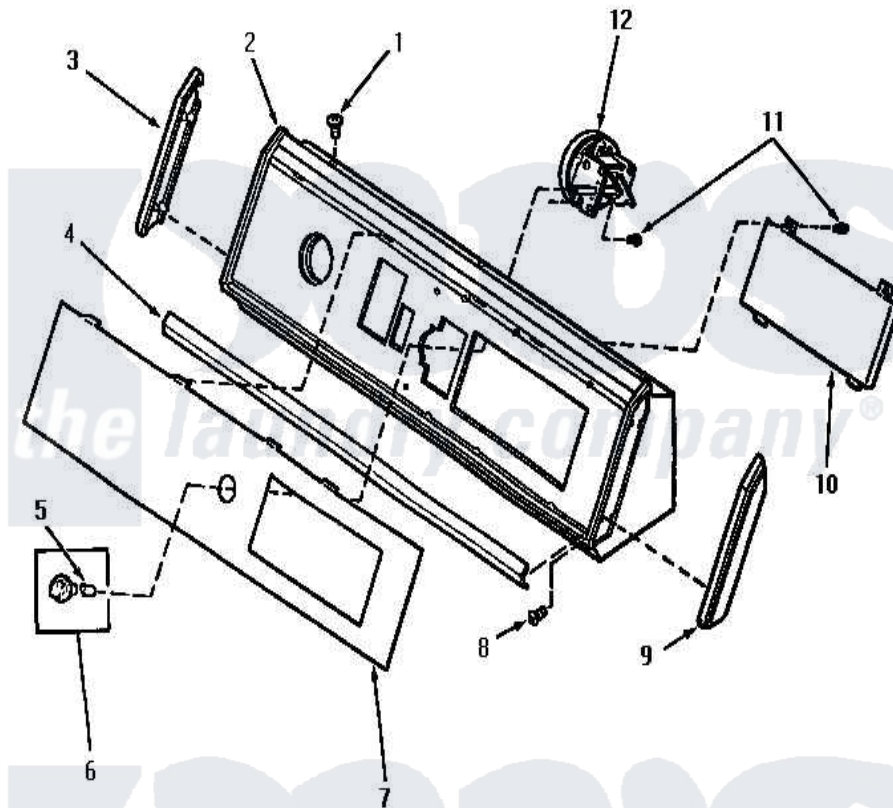

Amana AWE852 10 - GRAPHICS PANEL, CONTROL HOOD & CONTROLS

GRAPHICS PANEL, CONTROL HOOD AND CONTROLS

Amana [Residential Amana AWE852 Washer Parts](#) Parts Diagram 10 - GRAPHICS PANEL, CONTROL HOOD & CONTROLS

[Click on the part number to view part](#)

Item	Original Part Number	Replaced By	Status	Part Description
"	NOTE:		Not Available	USE FOR THE REMOVAL AND INSTALLATION OF DRIVE BELL TO TRANSMISSION SHAFT.
1	31752		Not Available	SCREW, No.8ABX3/4 POZIDRI
2	31224		Not Available	HOOD, CONTROL-BLACK
3	31249		Not Available	CAP, END-L.H.-CHROME
4	33123R			Trim
5	10519		Not Available	RETAINER
6	33610			Assembly, Knob-Rotary-Black
7	33626		Not Available	PANEL, GRAPHIC
8	31752		Not Available	SCREW, No.8ABX3/4 POZIDRI
9	31248			Cap, End-RH-Chrome
10	33927	33927P		Assy Electronic Control li
11	31260			Screw, No.8 X 3/8 Ind H
12	31266			Switch, Pressure-Rotary