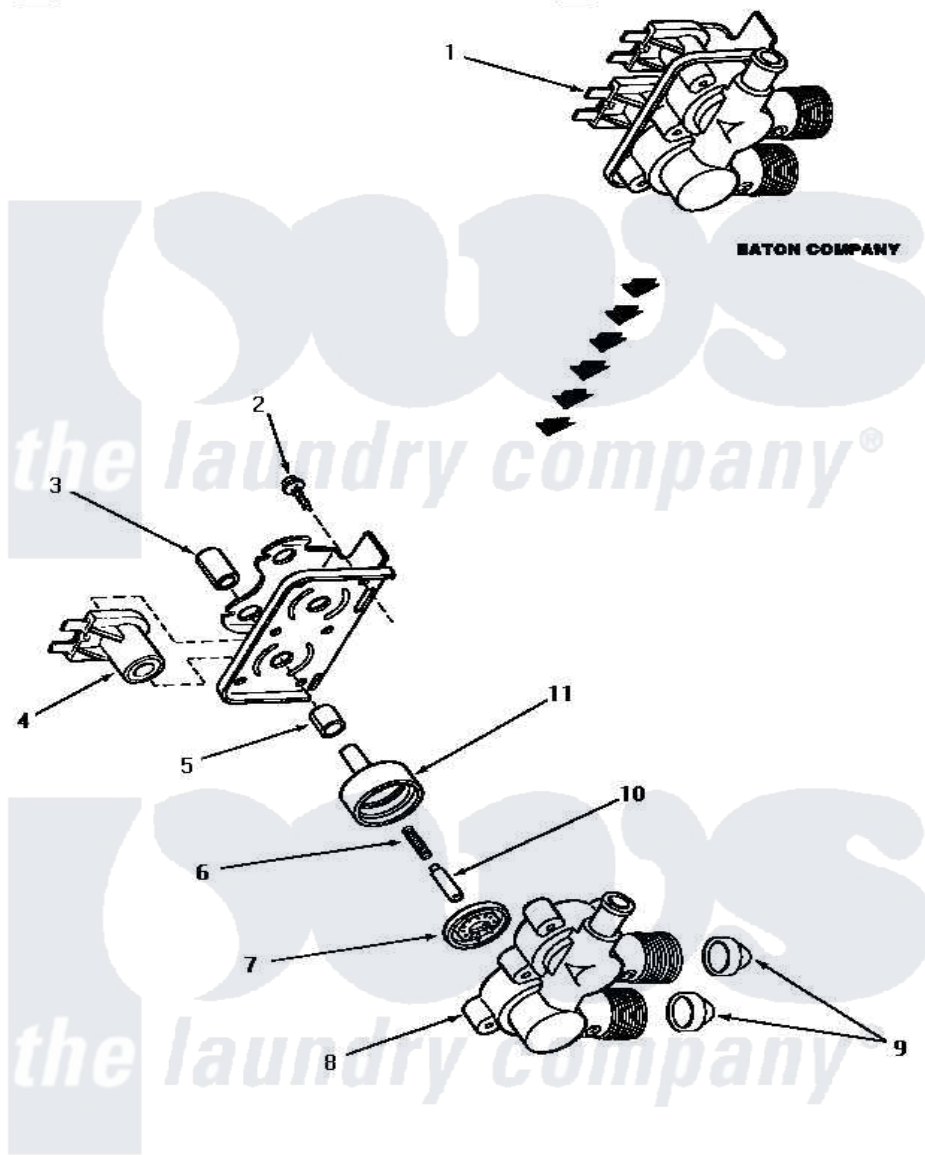

Amana AWE852 13 - MIXING VALVE ASSY (EATON COMPANY)

**MIXING VALVE ASSEMBLY
(Eaton Company)**

Amana [Residential Amana AWE852 Washer Parts](#) Parts Diagram 13 - MIXING VALVE ASSY (EATON COMPANY)

[Click on the part number to view part](#)

Item	Original Part Number	Replaced By	Status	Part Description
1	33930			Valve, Mixing
2	25817C		Not Available	SCREW
3	24128		Not Available	SLEEVE, LONG
4	33930A	33930		Valve, Mixing
5	24129		Not Available	SLEEVE, SHORT
6	24131		Not Available	SPRING
7	24134		Not Available	DIAPHRAGM
8	Y24159	33930		Valve, Mixing
9	24122	22002960		Strainer, Washer Inlet
10	24132		Not Available	ARMATURE
11	24130			Guide, Armature