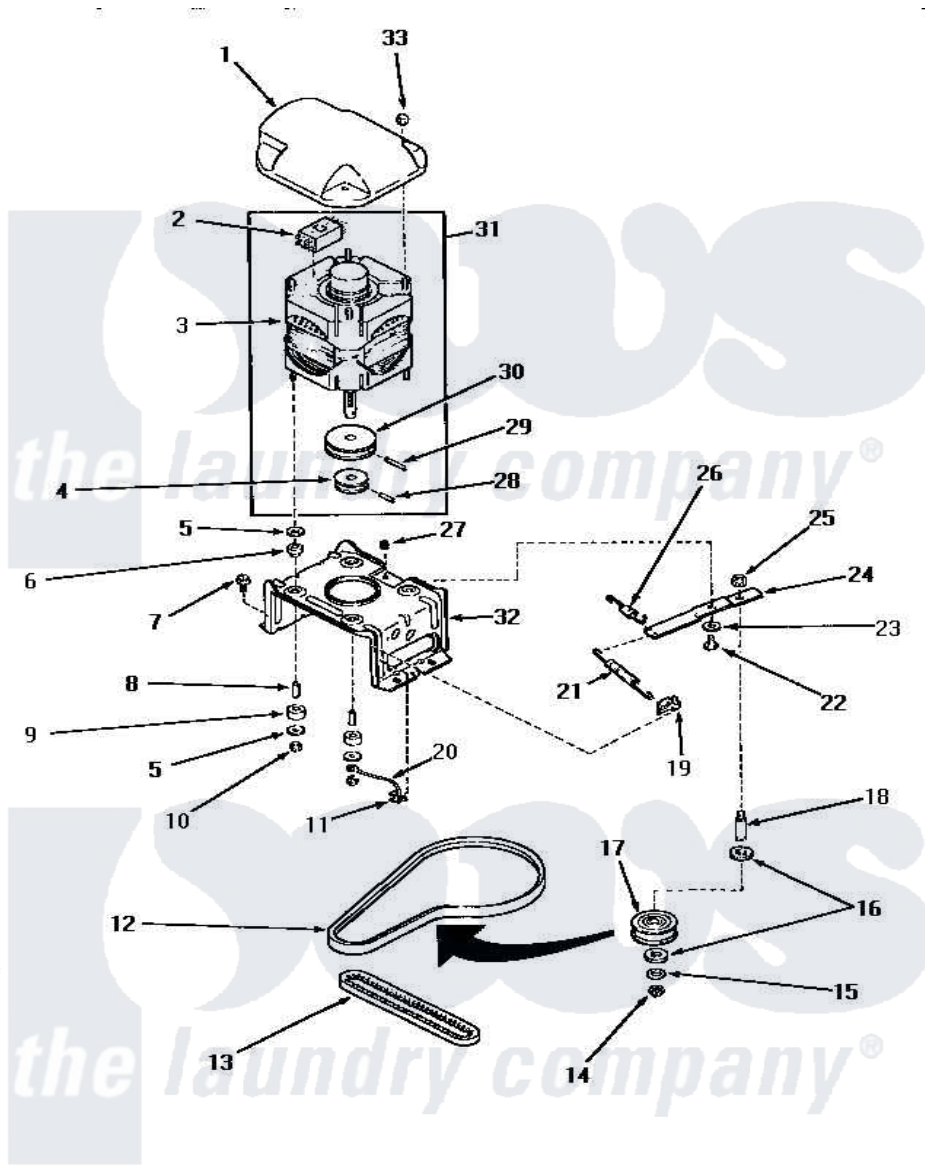

# Amana AWE852 14 - MOTOR, MTG BRACKET, BELTS & IDLER ASSY

## MOTOR, MOUNTING BRACKET, BELTS AND IDLER ASSEMBLY

Amana [Residential Amana AWE852 Washer Parts](#) Parts Diagram 14 - MOTOR, MTG BRACKET, BELTS & IDLER ASSY

[Click on the part number to view part](#)

Item	Original Part Number	Replaced By	Status	Part Description
1	<a href="#">27136</a>			Shield, Motor
2	30897A	<a href="#">30897AP</a>		Switch- MO
"	30895A	<a href="#">30895AP</a>		Switch Motor-W/Instr
"	24140		Not Available	SWITCH,MOTOR
"	24139		Not Available	SWITCH,MOTOR
3	30897	<a href="#">27179P</a>		Motor-Drve
4	Y27104		Not Available	PULLEY,MOTOR
5	03888		Not Available	WASHER
6	<a href="#">01952A</a>			Mounting, Rubber
7	Y31645	<a href="#">27001200</a>		Screw
8	27181		Not Available	SPACER,MOTOR
9	01953		Not Available	WASHER,LOWER MOTOR MOU
10	<a href="#">23604</a>			Nut, Hex 10-32 Lock
11	Y00161	<a href="#">B5733302</a>		Clip, Ground
12	<a href="#">28808</a>			Belt, Agitate And Spin

13	<a href="#">27155</a>		Belt, Pump
14	<a href="#">23748</a>		Ring, Retaining
15	<a href="#">52549</a>		Washer, 501 ID X3/4 Odx
16	<a href="#">Y29443</a>		Washer, Felt
17	28800	Not Available	WHEEL, IDLER
18	<a href="#">28802</a>		Shaft, Idler
19	<a href="#">28849</a>		Clip, Spring
20	Y00000000	Not Available	SEE NOTE GROUND WIRE, GREEN
21	28807	<a href="#">37366</a>	Spring, Idler
22	27229	<a href="#">40038901</a>	Screw, 1/4-20
23	81392	<a href="#">40054701</a>	Washer
24	31054	<a href="#">40041002</a>	Lever, Idler
25	28803	<a href="#">2221070</a>	Clamp, Nylon
26	30620	Not Available	SPRING, IDLER LEVER HEL
27	52566	<a href="#">27001225</a>	Nut, Jam Mid Lock 1/4-20
28	<a href="#">10416</a>		Pin, Roll
29	<a href="#">23750</a>		Pin, Roll
30	27171	Not Available	PULLEY, MOTOR
31	27658	<a href="#">27179P</a>	Motor-Drve
32	<a href="#">28791</a>		Bracket, Motor Mount
33	<a href="#">27201</a>		Locknut
NI	20605	Not Available	LUBE, HI TEMPERATURE-56
"	258P3	Not Available	KIT, CAPACITOR