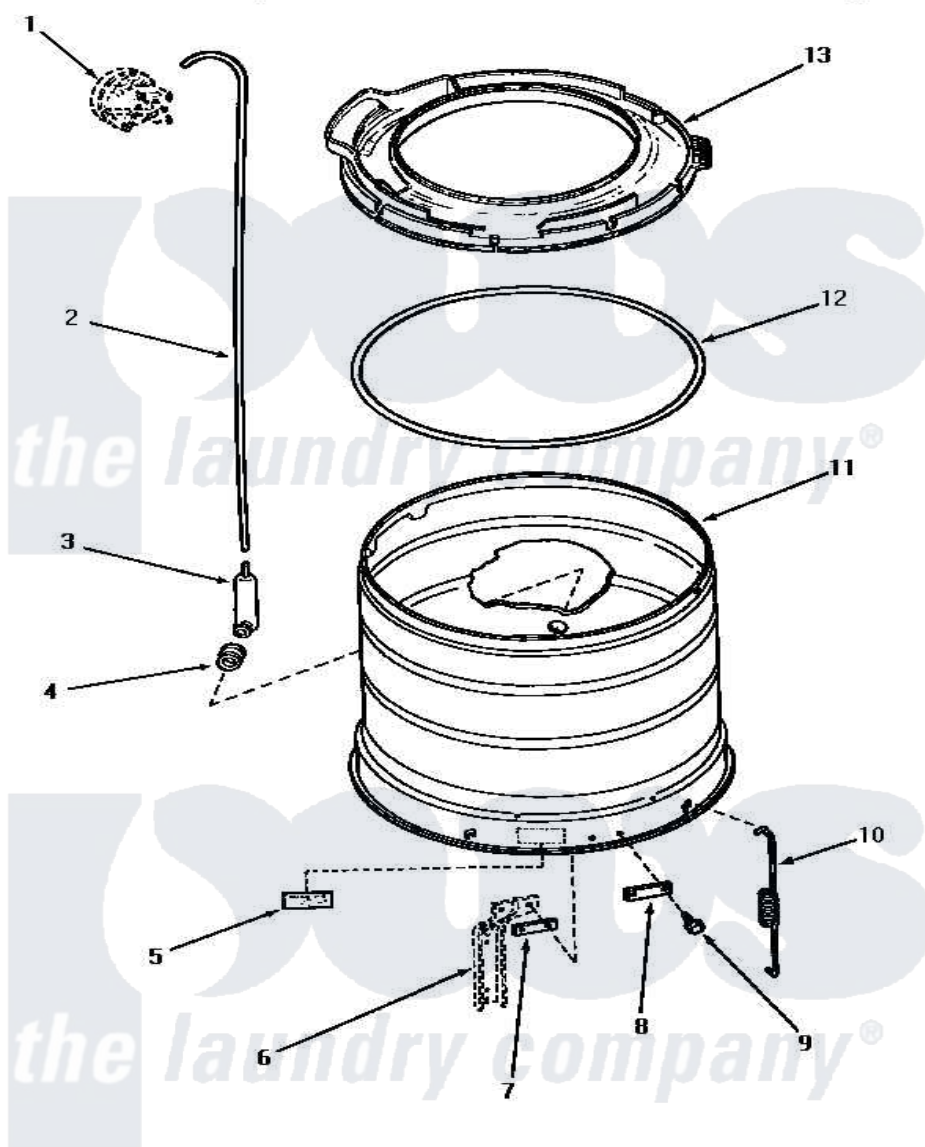

Amana AWE852 15 - OUTER TUB, COVER & PRESSURE HOSE

OUTER TUB, COVER AND PRESSURE HOSE

Amana [Residential Amana AWE852 Washer Parts](#) Parts Diagram 15 - OUTER TUB, COVER & PRESSURE HOSE
 Click on the part number to view part

Item	Original Part Number	Replaced By	Status	Part Description
1	Y00000000		Not Available	SEE NOTE PRESSURE SWITCH
2	29213	39125		Tubing 31
3	30907	40008501		Assembly, Pressure Bulb
4	29175	40037801		Grommet
5	Y27195		Not Available	STICKER
6	Y00000000		Not Available	SEE NOTE SUPPORT LEG
7	27927			Plate, Leg .032
8	27926			Plate, Leg .063
9	27205	40128701		Screw, 5/16-18 X .50
10	27239			Spring, Leg
11	33178	33178P		Assembly- Oute
12	32857			Gasket, Tub Cover Small
13	32858	33184P		Cover, Outer Tub