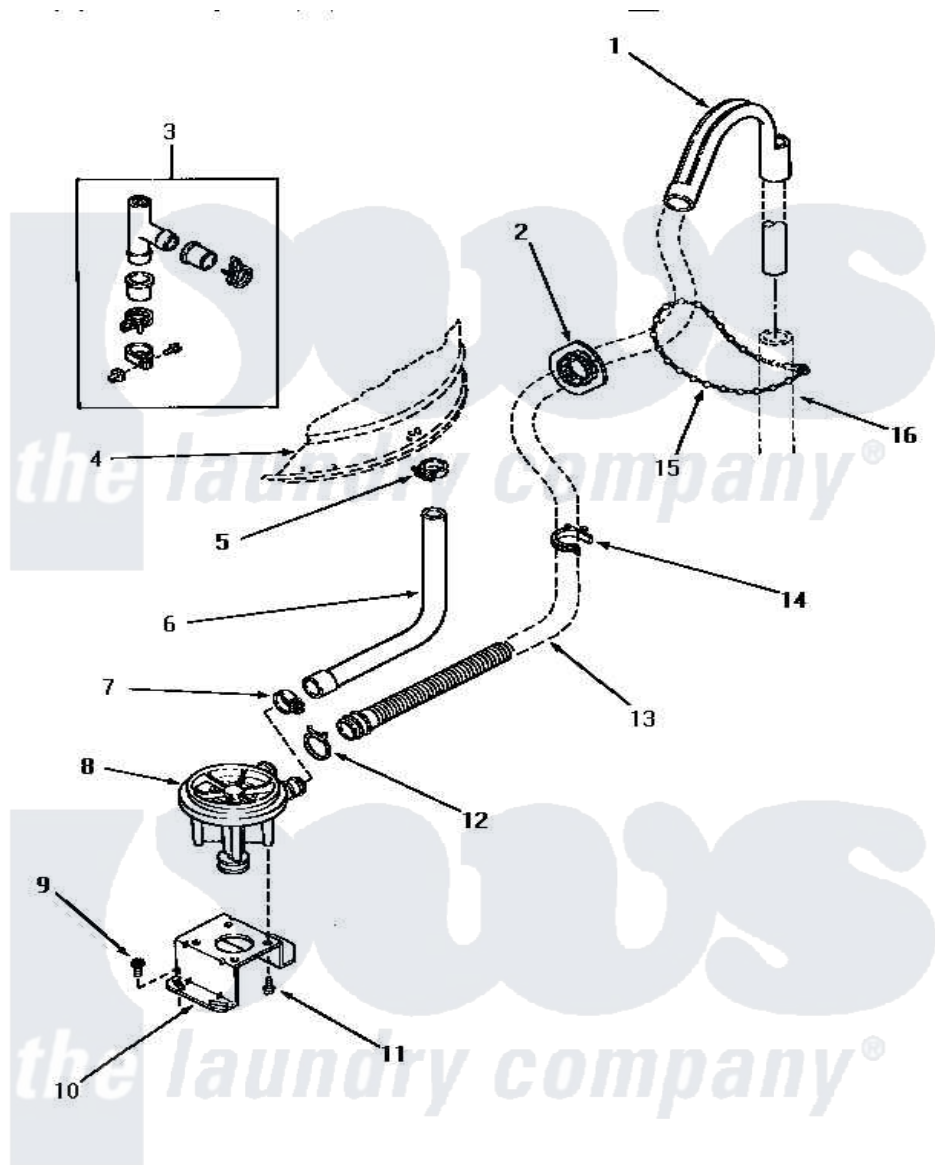

Amana AWE852 16 - PUMP ASSY/BRKT/HOSES & SIPHON BREAK KIT

PUMP ASSEMBLY, BRACKET, HOSES AND SIPHON BREAK KIT

Amana [Residential Amana AWE852 Washer Parts](#) Parts Diagram 16 - PUMP ASSY/BRKT/HOSES & SIPHON BREAK KIT

[Click on the part number to view part](#)

Item	Original Part Number	Replaced By	Status	Part Description
1	33615	22003814		Retainer, Drain Hose
2	32219			Relief, Strain
3	386P3	76660		Break-Sphn
4	Y00000000		Not Available	SEE NOTE OUTER TUB
5	32616		Not Available	(CLAMP HOSE)
6	27160		Not Available	HOSE,TUB TO PUMP-DRAIN
7	27153	285655		Clamp, Hose
8	31969			Assembly, Pump NA
9	Y31645	27001200		Screw
10	27105			Bracket, Pump Mounting
11	31098			Screw, 10-10 5/8 Unslot
12	33748	285655		Clamp, Hose
13	33613	39953		Hose- Drai
14	34321		Not Available	CLAMP,HOSE-PLASTIC
15	33489	8539404		Tie-Wire
16	Y00000000		Not Available	SEE NOTE STANDPIPE