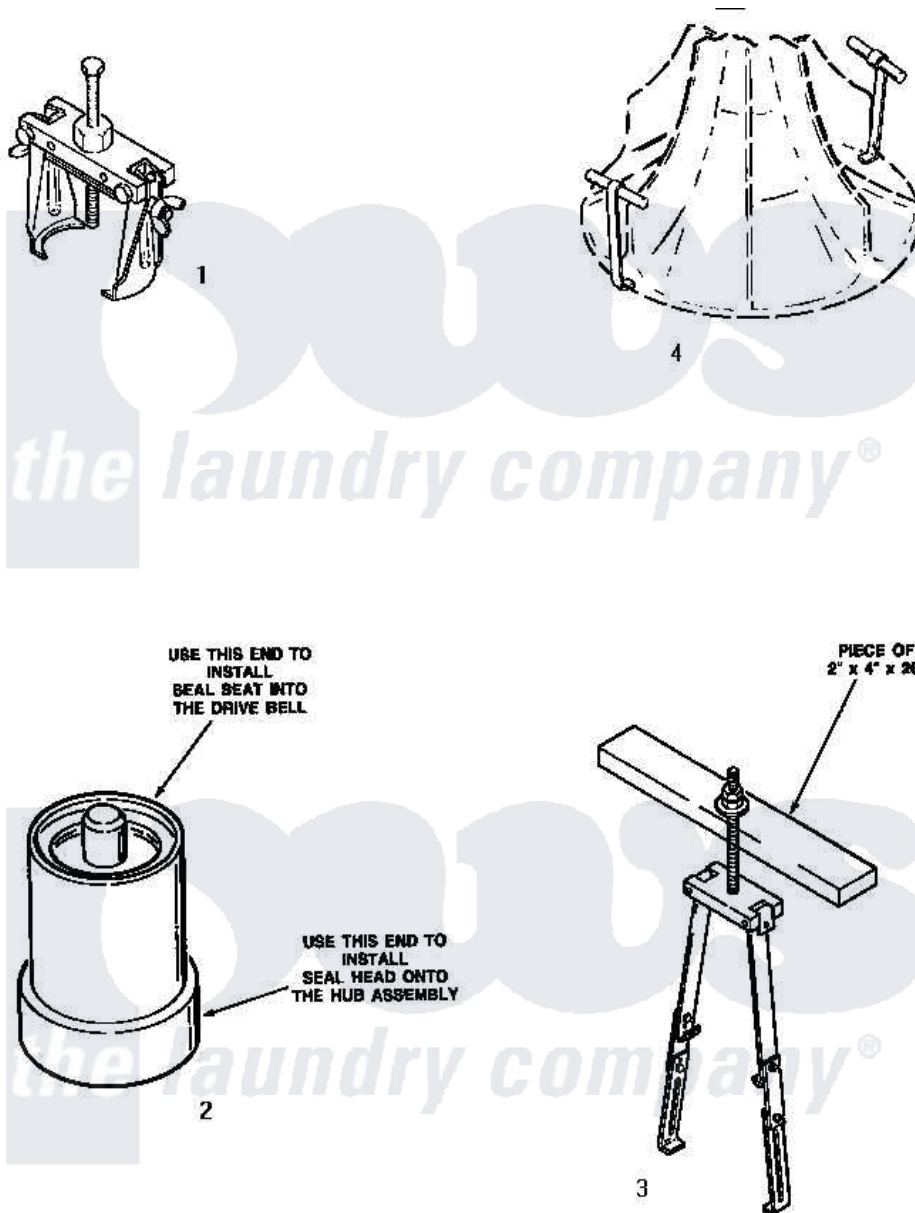

Amana AWE852 18 - SPECIAL TOOLS

Amana [Residential Amana AWE852 Washer Parts](#) Parts Diagram 18 - SPECIAL TOOLS
 Click on the part number to view part

| Item | Original Part Number | Replaced By | Status | Part Description |
|------|------------------------|-----------------------|---------------|----------------------------------|
| 1 | 253P4 | 294P4 | | Bell Tool |
| 2 | 255P4 | | Not Available | TOOL,SEAL INSTALLING |
| 3 | 256P4P | | Not Available | ASSY,AGITATOR PULLER xREPLACE |
| 4 | 254P4P | | | Agitator Hooks |