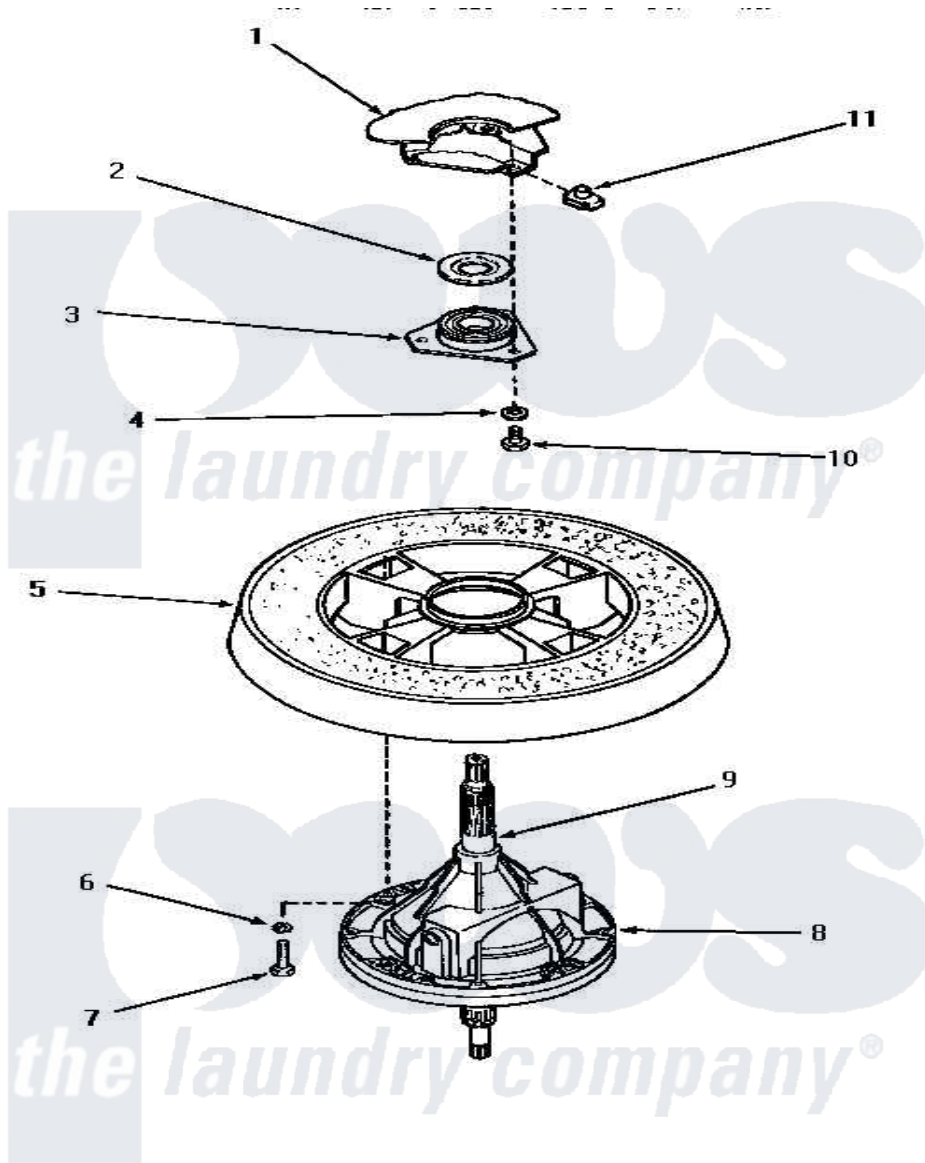

Amana AWE852 19 - TRANSMISSION ASSY & BALANCE RING

TRANSMISSION ASSEMBLY AND BALANCE RING

Amana Residential Amana AWE852 Washer Parts Parts Diagram 19 - TRANSMISSION ASSY & BALANCE RING
 Click on the part number to view part

Item	Original Part Number	Replaced By	Status	Part Description
1	Y00000000		Not Available	SEE NOTE OUTER TUB
2	27187			Flinger
3	27182	40004201P		Main Bearing Assembly
4	04366			Lockwasher, 5/16intshkp
5	27143		Not Available	BALANCE RING
6	02431			Lockwasher, 1/4 Ext Shk
7	27200		Not Available	CAP SCREW
8	33227	33227P		Assembly- Tran
9	27604P			Never-Seeze 1 Oz Tube
10	01355		Not Available	SCREW
11	27222			Nut, Retainer 5/16-18