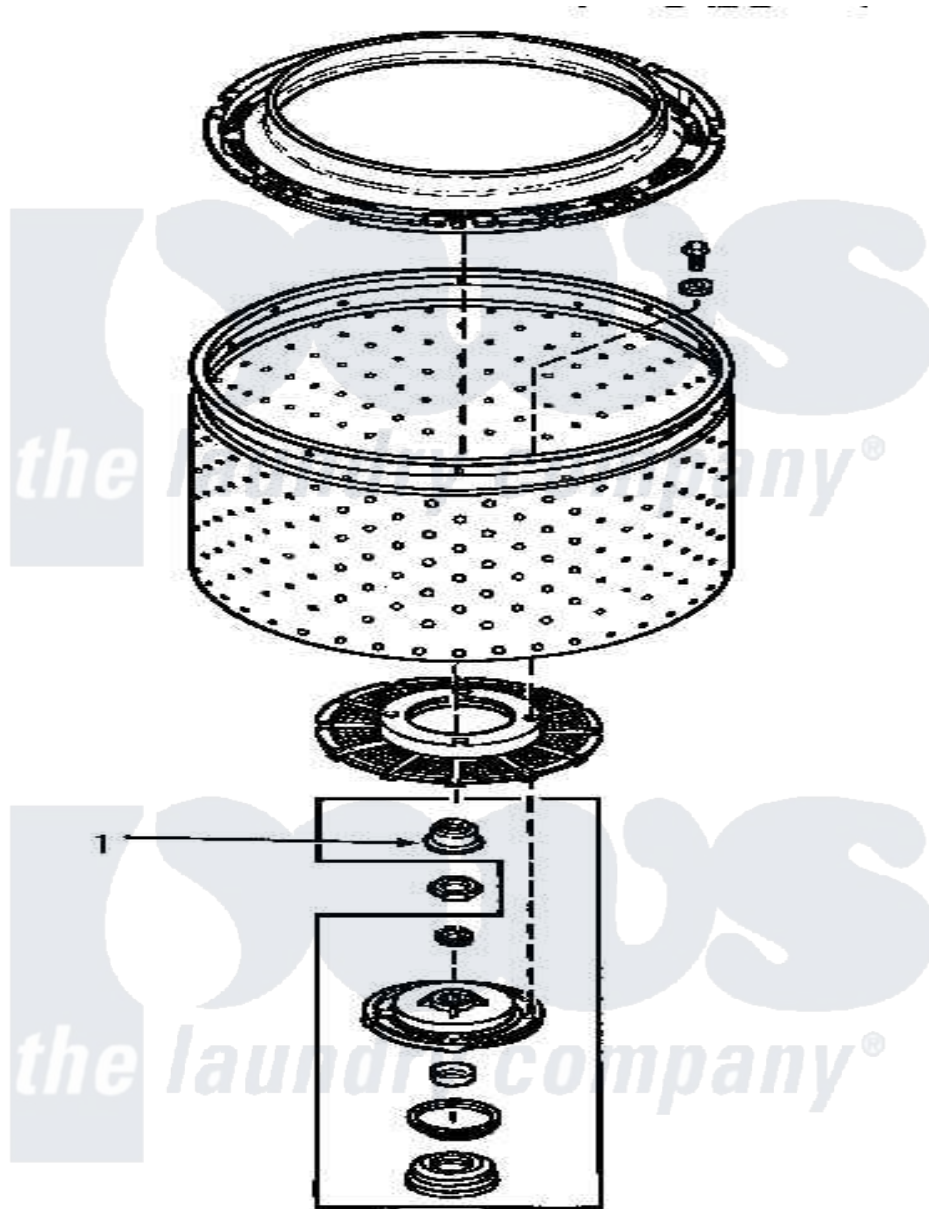

# Amana AWE852 20 - TRANSMISSION TUBE SEAL (CHANGE)

Amana Residential Amana AWE852 Washer Parts Parts Diagram 20 - TRANSMISSION TUBE SEAL (CHANGE)  
Click on the part number to view part

Item	Original Part Number	Replaced By	Status	Part Description
1	34184	<a href="#">R9900189</a>		Kit, Drive Bell And Seal