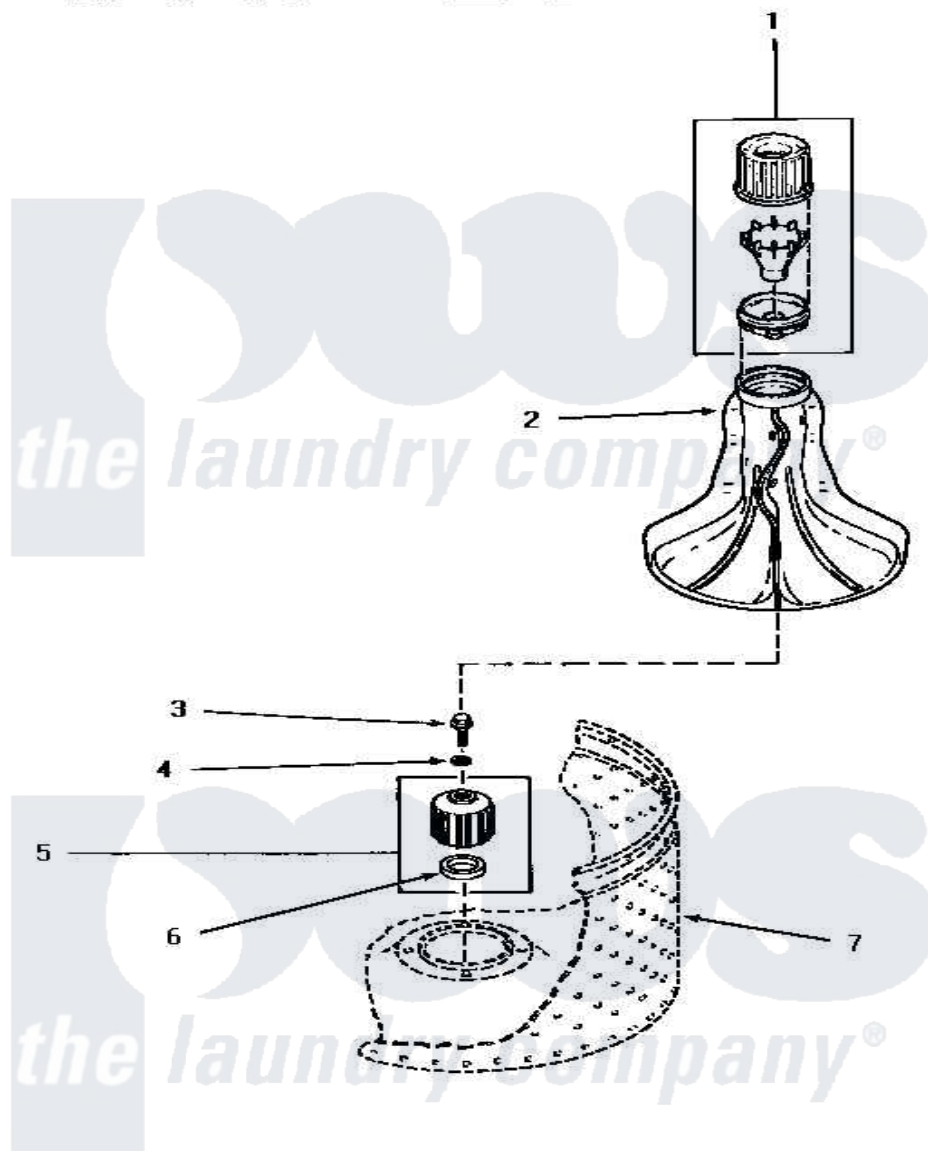

# Amana AWE931 02 - AGITATOR, DRIVE BELL & SEAL SEAT

## AGITATOR, DRIVE BELL AND SEAL SEAT

Amana [Residential Amana AWE931 Washer Parts](#) Parts Diagram 02 - AGITATOR, DRIVE BELL & SEAL SEAT  
 Click on the part number to view part

Item	Original Part Number	Replaced By	Status	Part Description
1	34155	<a href="#">40002101W</a>		Assembly, Fabric Softner
2	33174	<a href="#">40000501W</a>		Agitator, Flex Vane
3	<a href="#">30852</a>			Screw, No.8-1/4 X 20 X 3/
4	30853		Not Available	SEAL
5	30071P	<a href="#">R9900189</a>		Kit, Drive Bell And Seal
6	Y00000000		Not Available	SEE NOTE SEAL SEAT -- (SEE PAGES 8 & 10)
7	Y00000000		Not Available	SEE NOTE WASHTUB
NI	442P3	<a href="#">R9900189</a>		Kit, Drive Bell And Seal