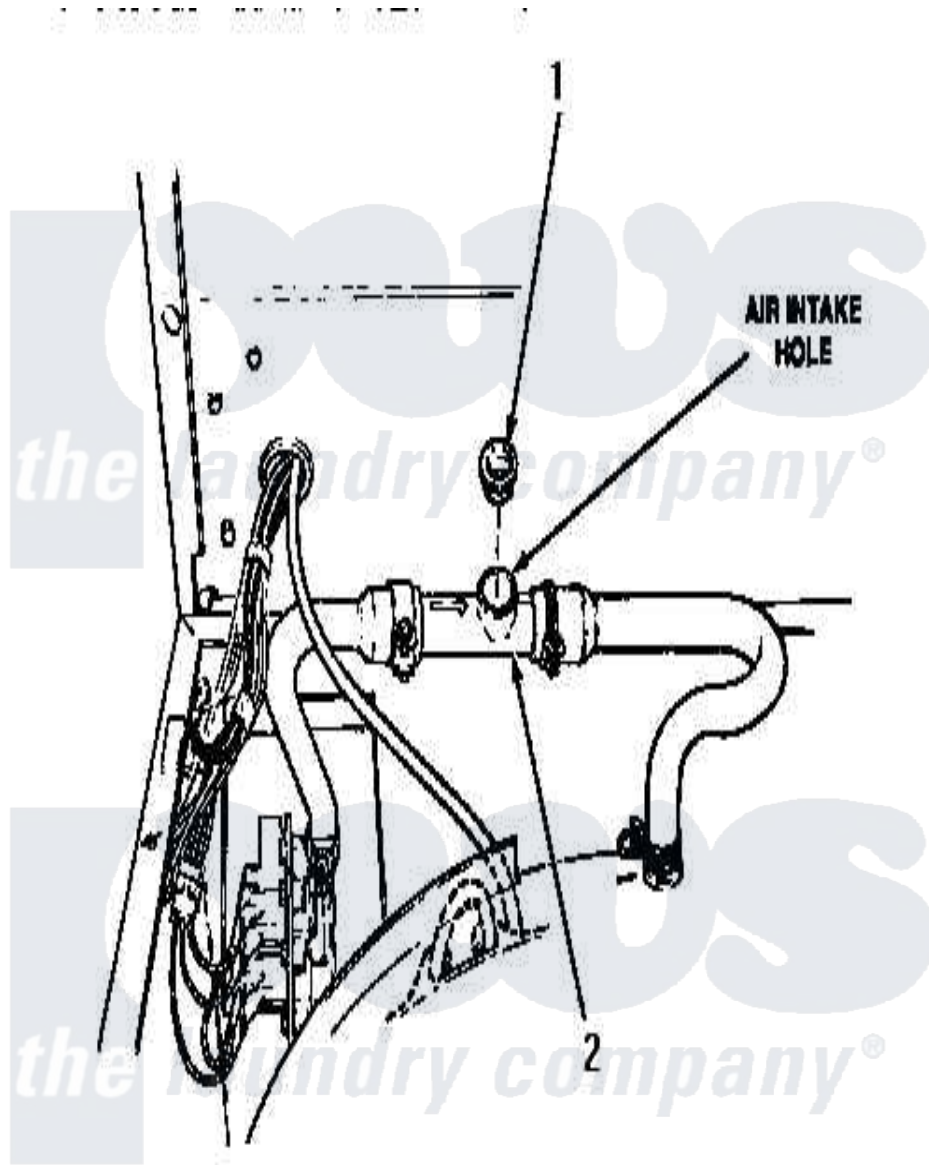

Amana AWE931 03 - BACK FLOW PREVENTER (CHANGE)

Amana [Residential Amana AWE931 Washer Parts](#) Parts Diagram 03 - BACK FLOW PREVENTER (CHANGE)
Click on the part number to view part

Item	Original Part Number	Replaced By	Status	Part Description
1	34340	34280		Assembly, Backflow Prevento
2	27118	34280		Assembly, Backflow Prevento