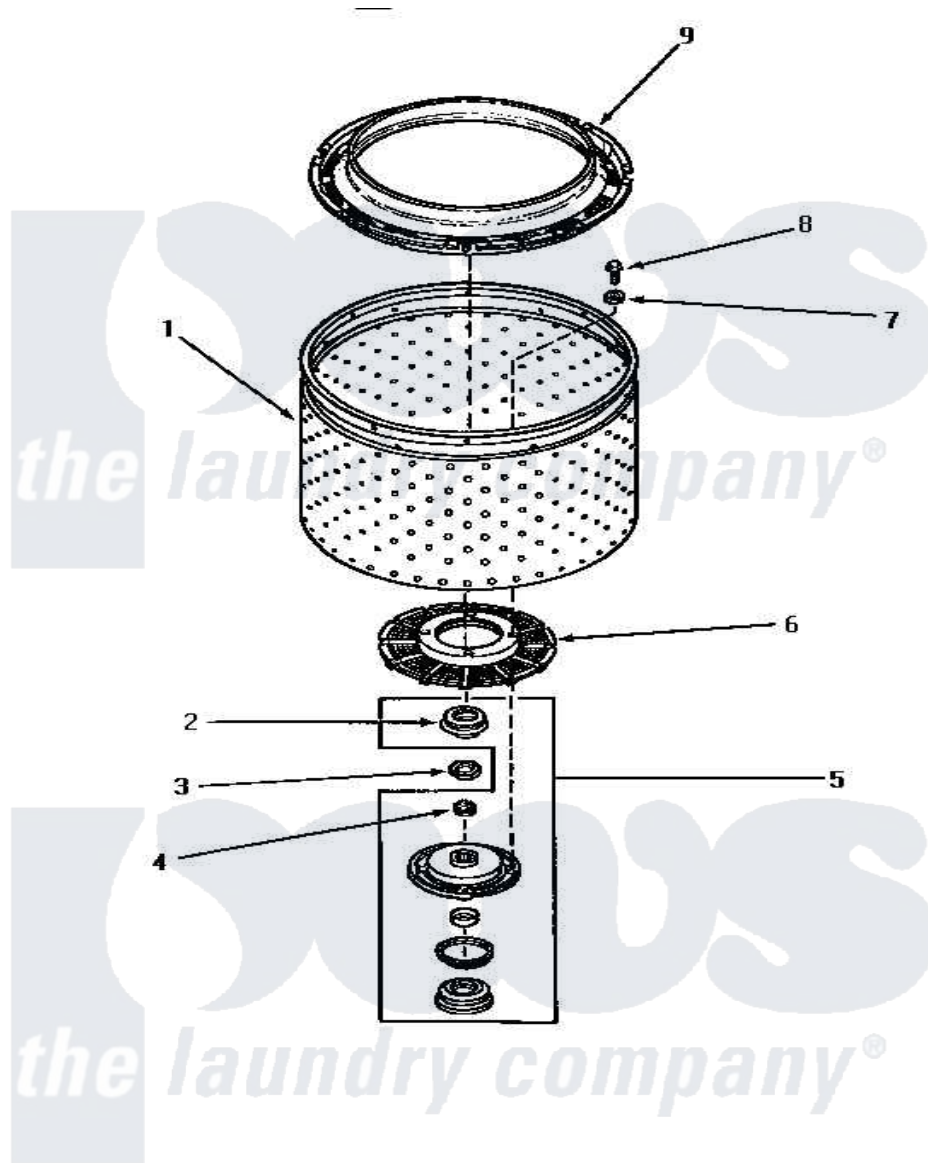

Amana AWE931 06 - CLOTHES GUARD/WASHTUB/LINT FILTER & HUB

CLOTHES GUARD, WASHTUB, LINT FILTER AND HUB

Amana Residential Amana AWE931 Washer Parts Diagram 06 - CLOTHES GUARD/WASHTUB/LINT FILTER & HUB

[Click on the part number to view part](#)

Item	Original Part Number	Replaced By	Status	Part Description
1	33296	39248P		Wash Tub
"	33295	39252P		Wash Tub
"	33245			Washtub, Stainless Steel
2	Y00000000		Not Available	SEE NOTE SEAL HEAD
3	Y29220	40016301		Nut, Lock
4	29728	40008301		Insert, Spline
5	495P3	R9900552		Hub And Seal
6	32998	39371		Filter Lin
7	28094			Gasket
8	27202	W10116787		Screw
9	32989	35035		Guard, Clothes