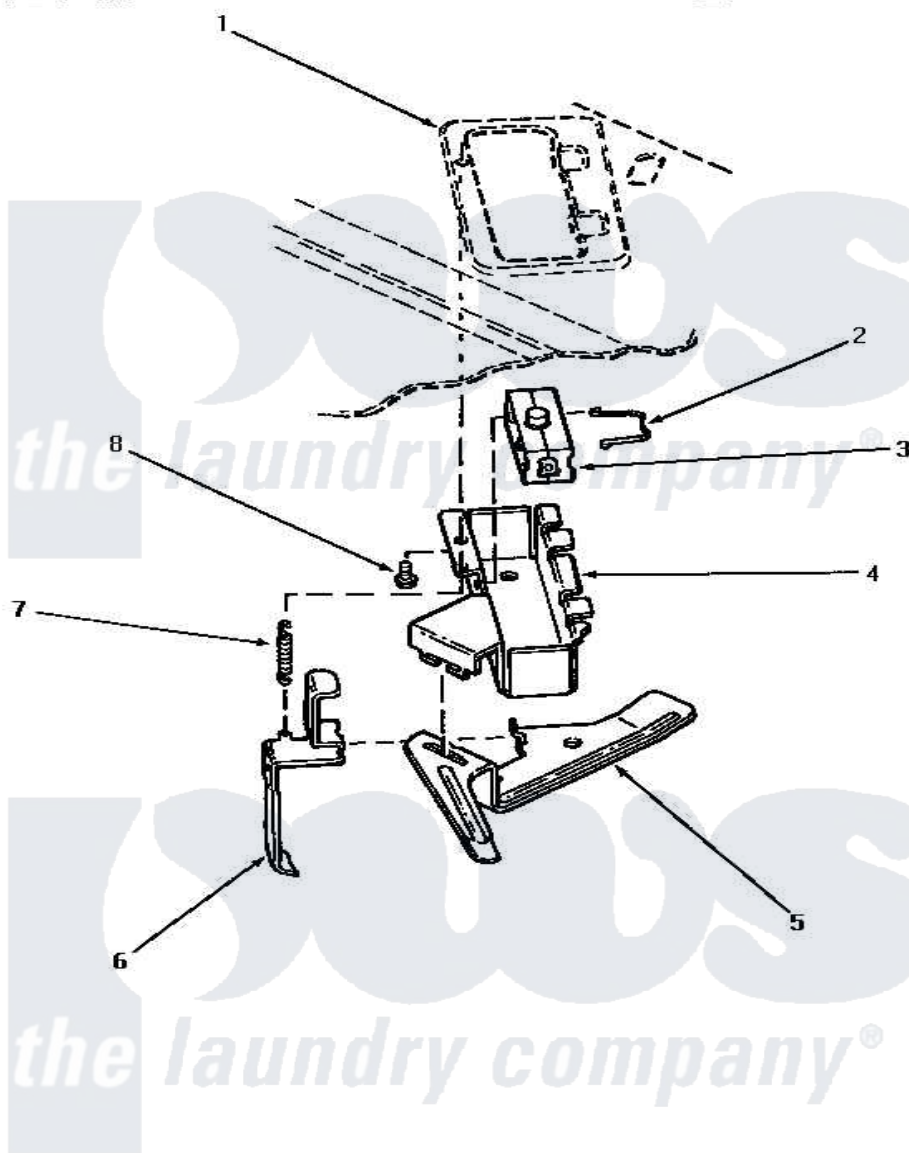

# Amana AWE931 07 - DOOR & OUT-OF-BALANCE SWITCH

## DOOR AND OUT-OF-BALANCE SWITCH

Amana [Residential Amana AWE931 Washer Parts](#) Parts Diagram 07 - DOOR & OUT-OF-BALANCE SWITCH  
 Click on the part number to view part

Item	Original Part Number	Replaced By	Status	Part Description
1	Y00000000		Not Available	SEE NOTE CABINET TOP
2	33433		Not Available	CLIP,HOLDER-SWITCH
3	33445	<a href="#">27001095</a>		Switch, Lid
4	33440	<a href="#">36497P</a>		Kit, Switch Holder
5	<a href="#">33441</a>			Arm, Actuator
6	<a href="#">33442</a>			Lever, Unbalanced Load
7	<a href="#">33443</a>			Spring
8	23962	<a href="#">W10116760</a>		Screw