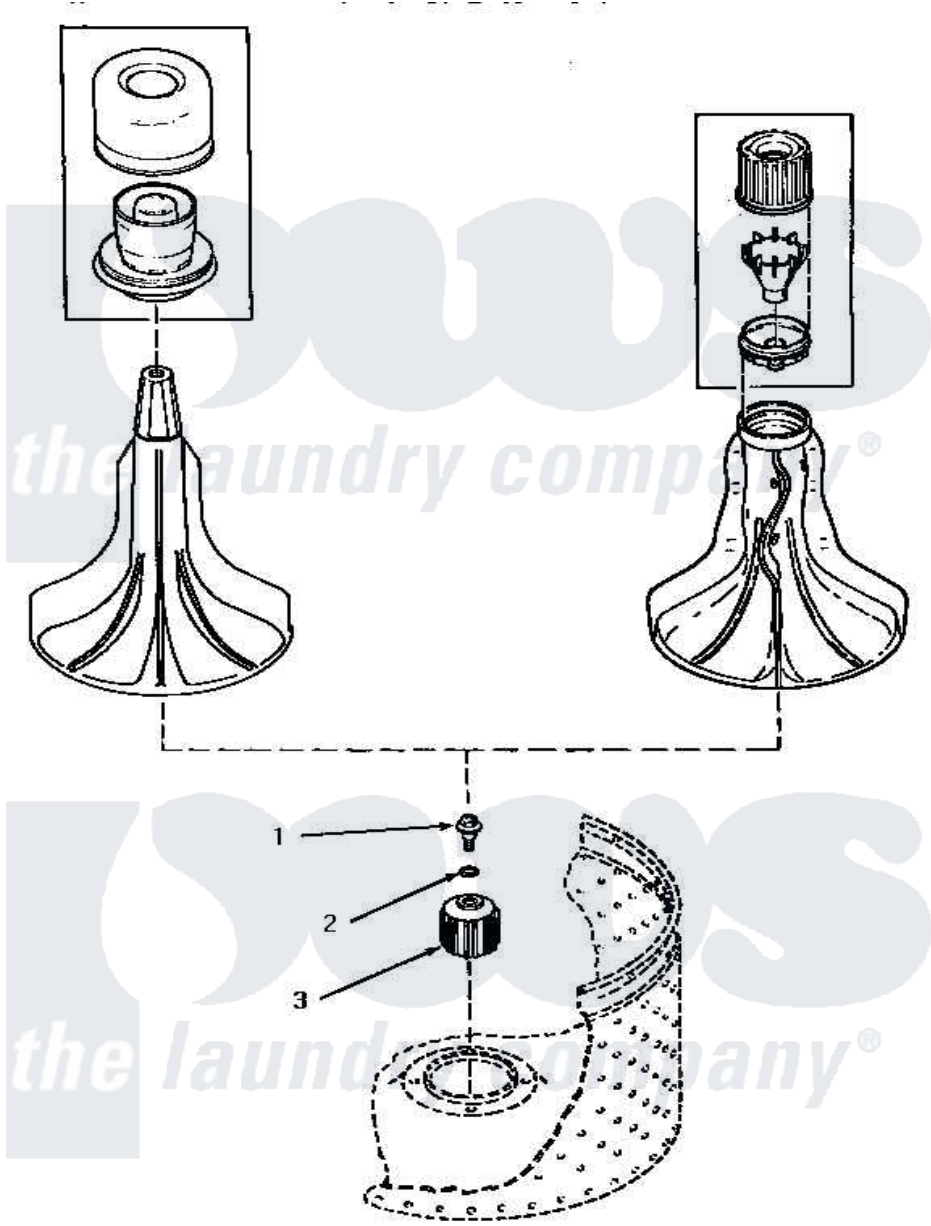

Amana AWE931 08 - DRIVE BELL (CHANGE)

Amana Residential Amana AWE931 Washer Parts Parts Diagram 08 - DRIVE BELL (CHANGE)
 Click on the part number to view part

Item	Original Part Number	Replaced By	Status	Part Description
1	34288	40065102		Screw, Shoulder 1/4
2	34289	36472		O-Ring
3	34504	R9900189		Kit, Drive Bell And Seal