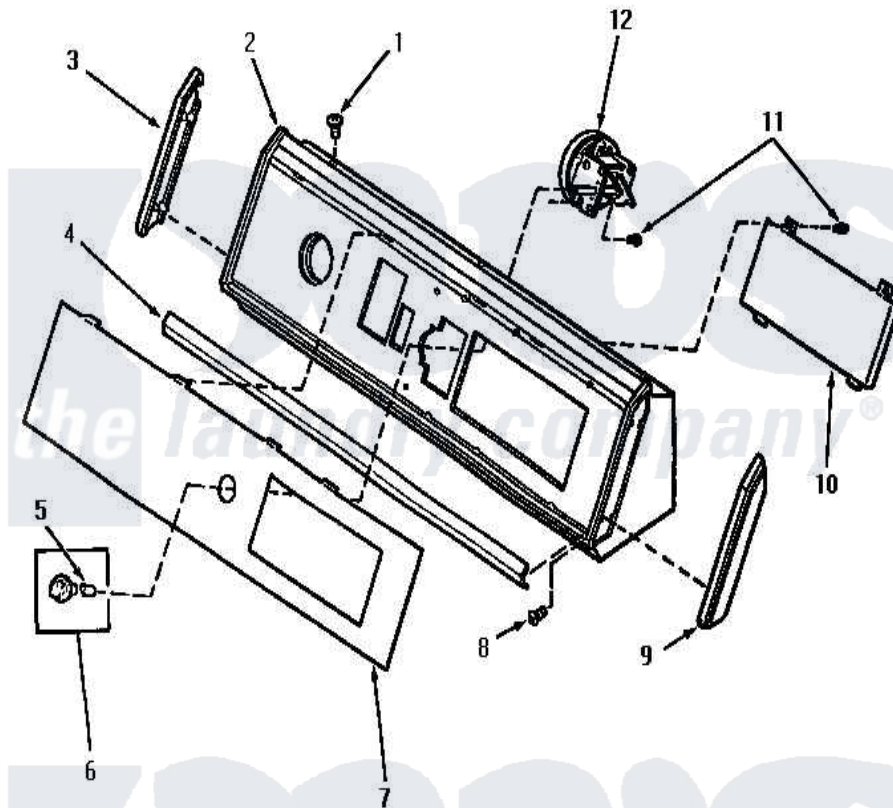

Amana AWE931 10 - GRAPHICS PANEL, CONTROL HOOD & CONTROLS

GRAPHICS PANEL, CONTROL HOOD AND CONTROLS

Amana [Residential Amana AWE931 Washer Parts](#) Parts Diagram 10 - GRAPHICS PANEL, CONTROL HOOD & CONTROLS

[Click on the part number to view part](#)

Item	Original Part Number	Replaced By	Status	Part Description
"	NOTE:		Not Available	USE FOR THE REMOVAL AND INSTALLATION OF DRIVE BELL TO TRANSMISSION SHAFT.
1	31752		Not Available	SCREW, No.8ABX3/4 POZIDRI
2	33122			Hood And Mounting Plate
3	31249		Not Available	CAP, END-L.H.-CHROME
4	33123R			Trim
5	10519		Not Available	RETAINER
6	33688	36701W		Knob
7	33782		Not Available	PANEL, GRAPHIC
8	31752		Not Available	SCREW, No.8ABX3/4 POZIDRI
9	31248			Cap, End-RH-Chrome
10	33926		Not Available	ELECTRONIC CONTROL
11	31260			Screw, No.8 X 3/8 Ind H
12	31675		Not Available	SWITCH,PRESSURE-SLIDE