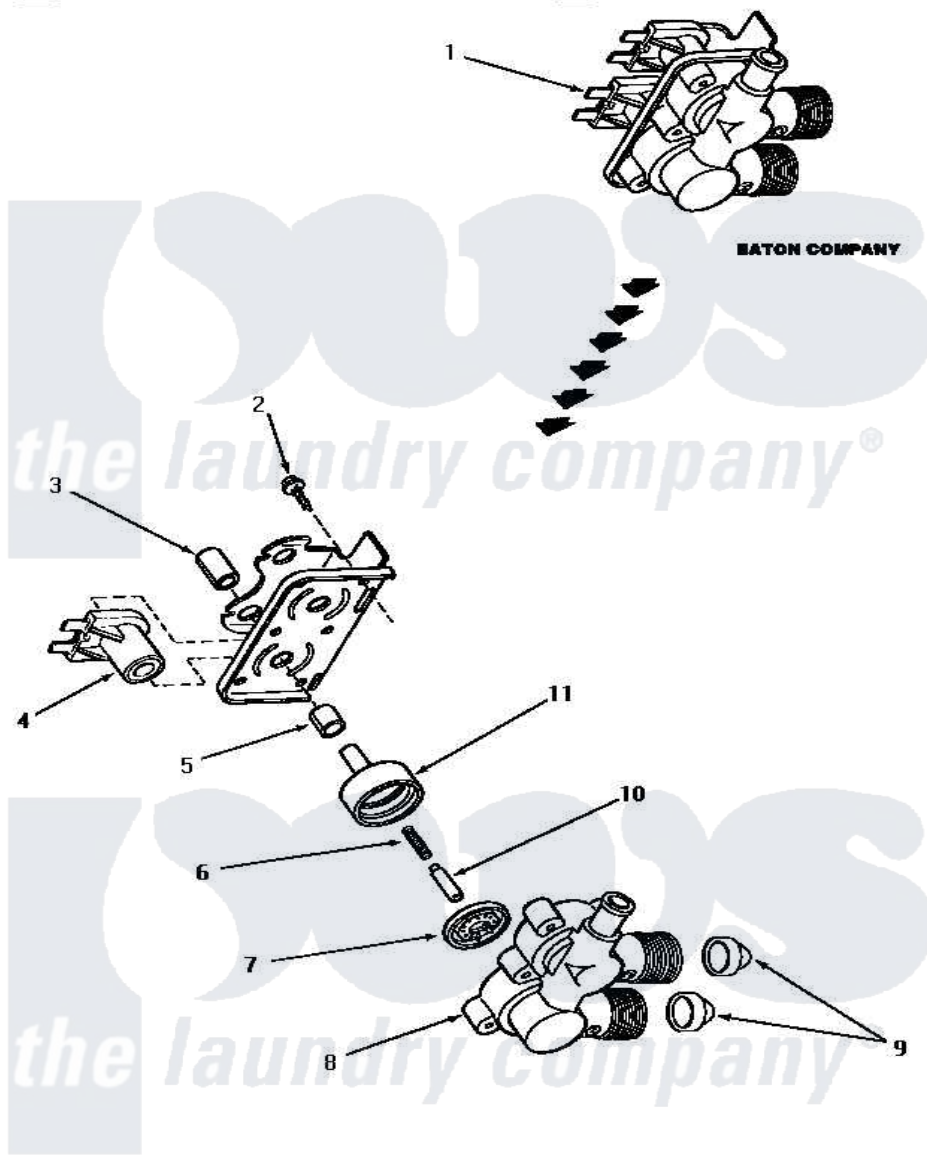

# Amana AWE931 13 - MIXING VALVE ASSY (EATON COMPANY)

**MIXING VALVE ASSEMBLY  
(Eaton Company)**

Amana [Residential Amana AWE931 Washer Parts](#) Parts Diagram 13 - MIXING VALVE ASSY (EATON COMPANY)

[Click on the part number to view part](#)

Item	Original Part Number	Replaced By	Status	Part Description
1	<a href="#">33930</a>			Valve, Mixing
2	25817C		Not Available	SCREW
3	24128		Not Available	SLEEVE, LONG
4	33930A	<a href="#">33930</a>		Valve, Mixing
5	24129		Not Available	SLEEVE, SHORT
6	24131		Not Available	SPRING
7	24134		Not Available	DIAPHRAGM
8	Y24159	<a href="#">33930</a>		Valve, Mixing
9	24122	<a href="#">22002960</a>		Strainer, Washer Inlet
10	24132		Not Available	ARMATURE
11	<a href="#">24130</a>			Guide, Armature