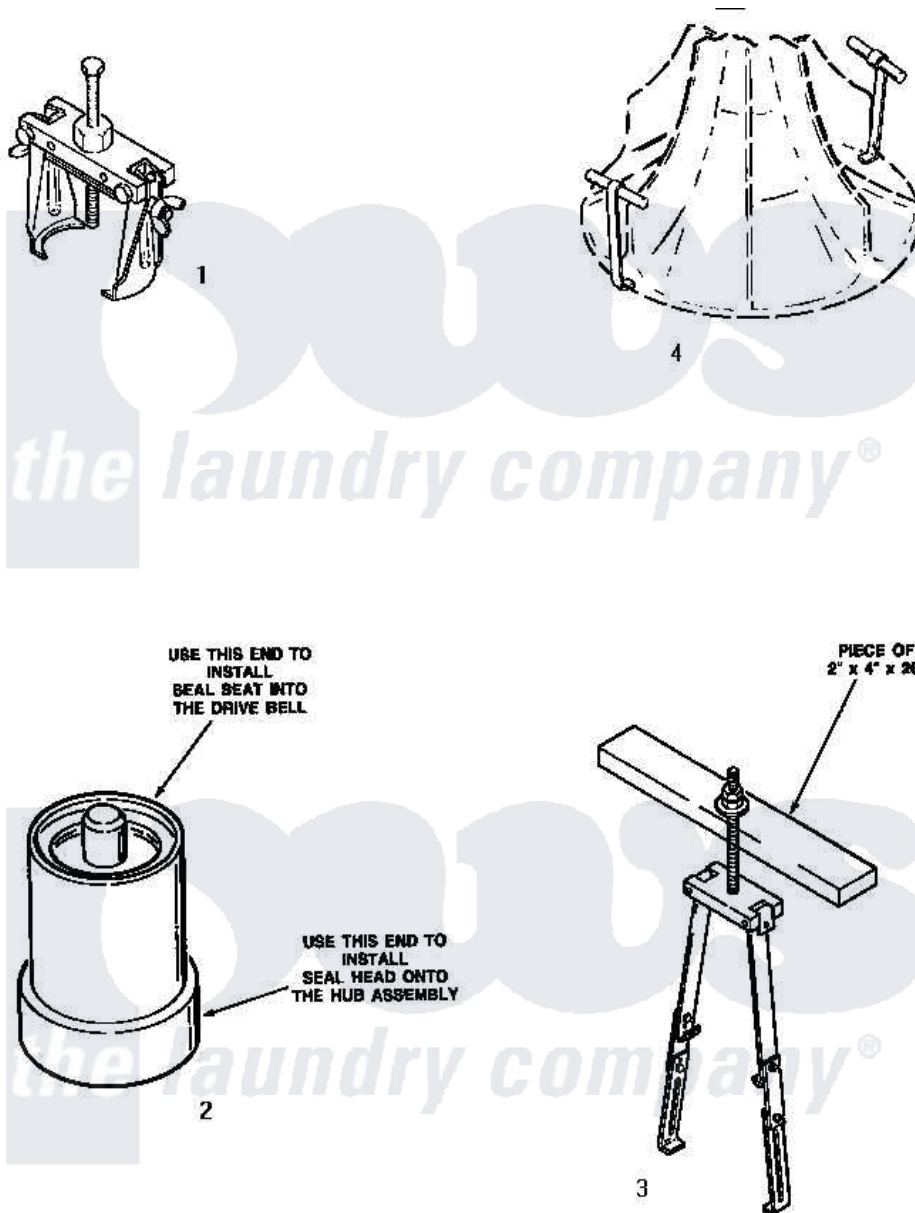

Amana AWE931 18 - SPECIAL TOOLS

Amana [Residential Amana AWE931 Washer Parts](#) Parts Diagram 18 - SPECIAL TOOLS
 Click on the part number to view part

Item	Original Part Number	Replaced By	Status	Part Description
1	253P4	294P4		Bell Tool
2	255P4		Not Available	TOOL,SEAL INSTALLING
3	256P4P		Not Available	ASSY,AGITATOR PULLER xREPLACE
4	254P4P			Agitator Hooks