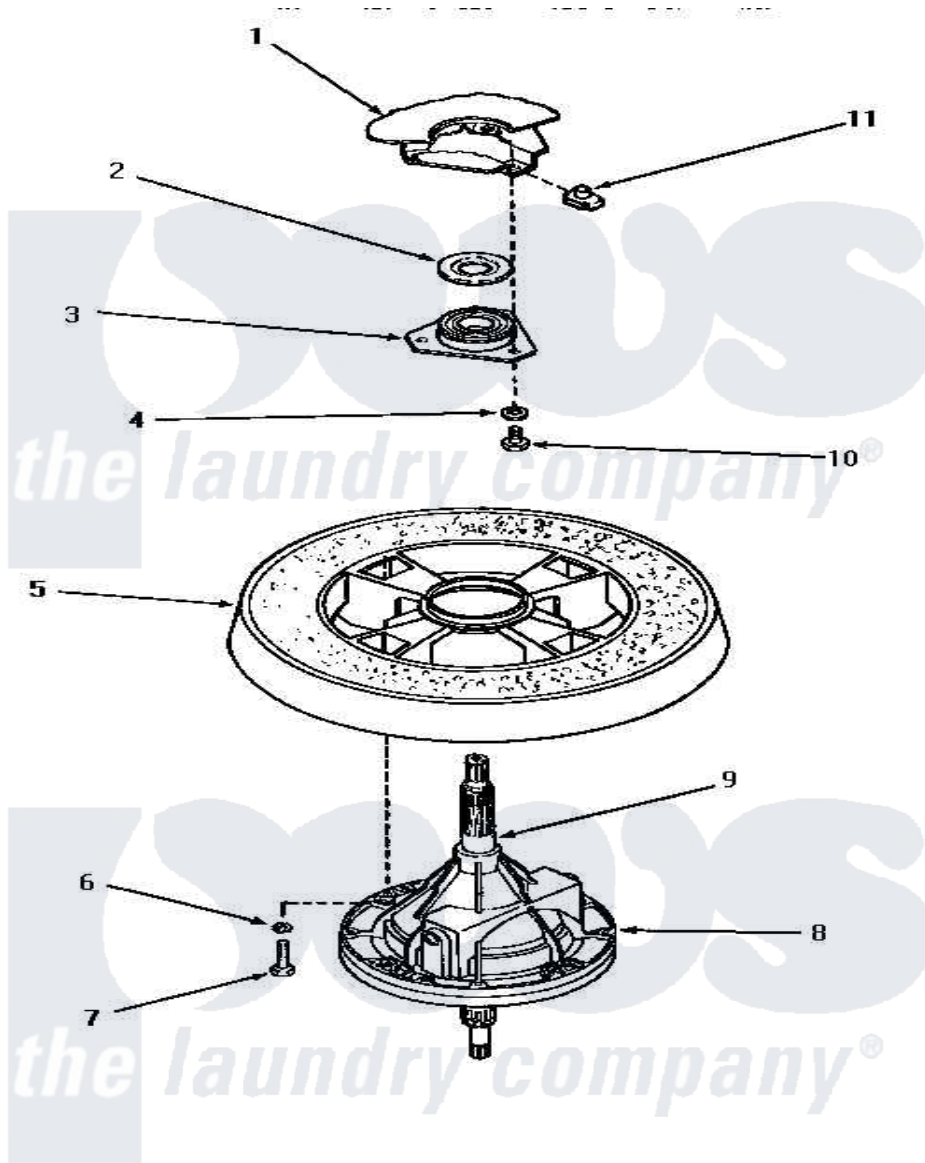

Amana AWE931 19 - TRANSMISSION ASSY & BALANCE RING

TRANSMISSION ASSEMBLY AND BALANCE RING

Amana Residential Amana AWE931 Washer Parts Parts Diagram 19 - TRANSMISSION ASSY & BALANCE RING
 Click on the part number to view part

Item	Original Part Number	Replaced By	Status	Part Description
1	Y00000000		Not Available	SEE NOTE OUTER TUB
2	27187			Flinger
3	27182	40004201P		Main Bearing Assembly
4	04366			Lockwasher, 5/16intshkp
5	27143		Not Available	BALANCE RING
6	02431			Lockwasher, 1/4 Ext Shk
7	27200		Not Available	CAP SCREW
8	33227	33227P		Assembly- Tran
9	27604P			Never-Seeze 1 Oz Tube
10	01355		Not Available	SCREW
11	27222			Nut, Retainer 5/16-18