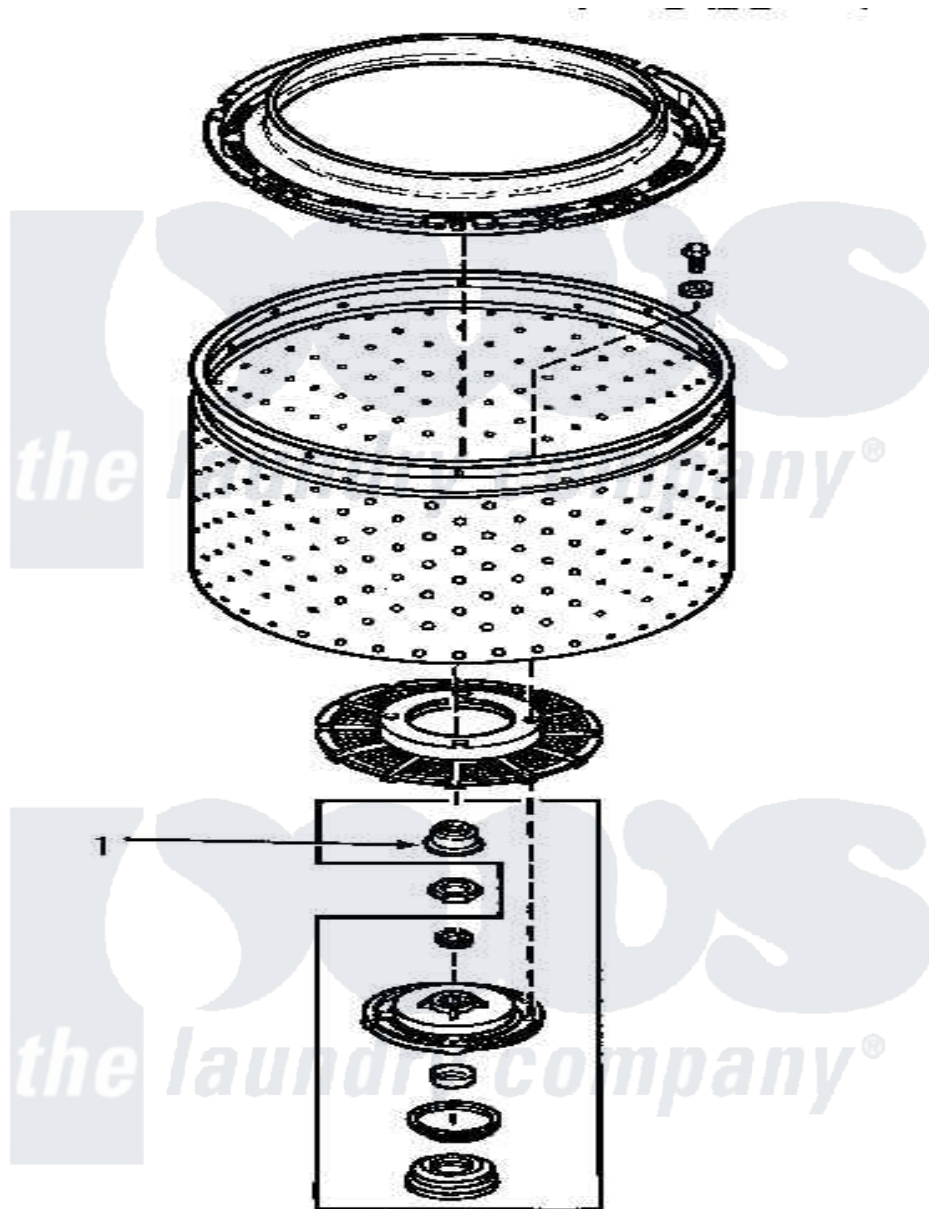

# Amana AWE931 20 - TRANSMISSION TUBE SEAL (CHANGE)

Amana Residential Amana AWE931 Washer Parts Parts Diagram 20 - TRANSMISSION TUBE SEAL (CHANGE)  
Click on the part number to view part

Item	Original Part Number	Replaced By	Status	Part Description
1	34184	<a href="#">R9900189</a>		Kit, Drive Bell And Seal