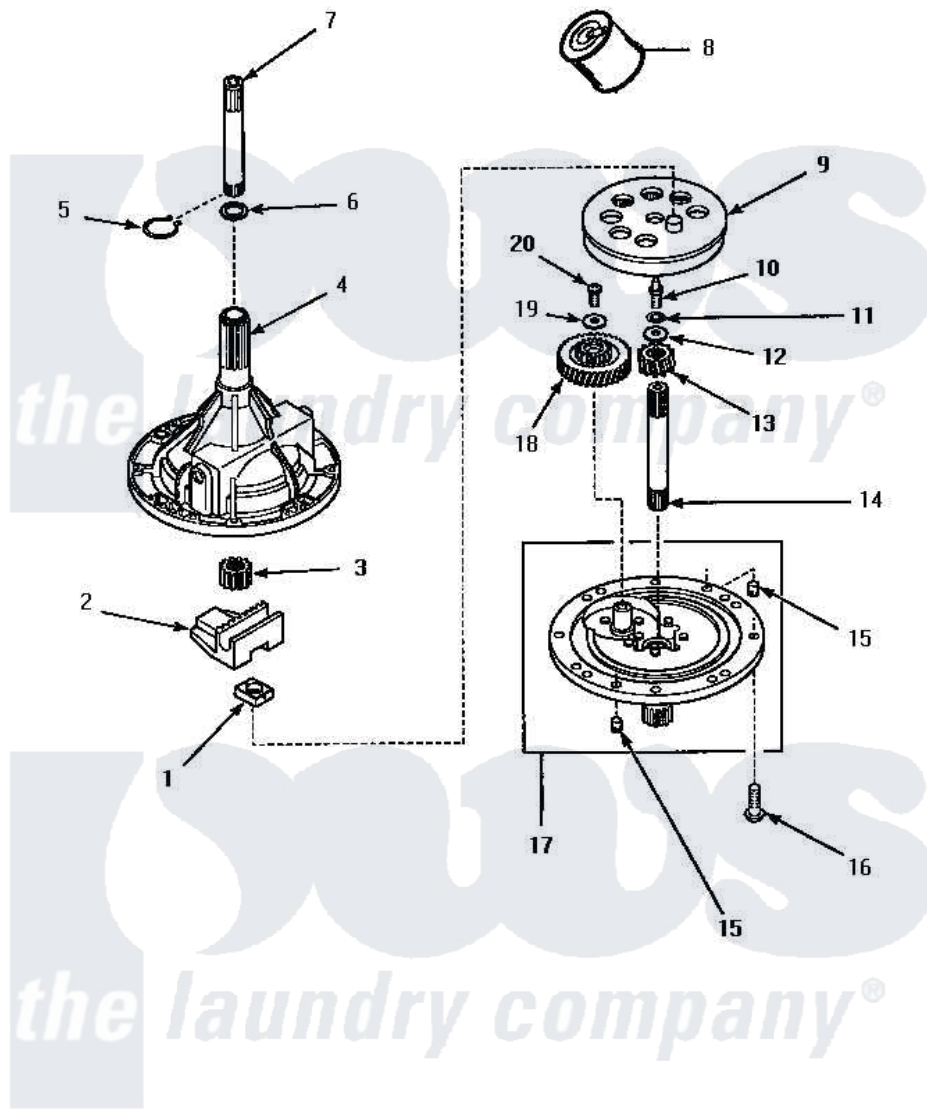

Amana AWM190W2 01 - 34526P TRANSMISSION ASSY

34526P TRANSMISSION ASSEMBLY

Amana Residential Amana AWM190W2 Washer Parts Parts Diagram 01 - 34526P TRANSMISSION ASSY
 Click on the part number to view part

Item	Original Part Number	Replaced By	Status	Part Description
1	26493			Slide
2	Y31526			Rack
3	27003			Pinion, Agitator
4	33223		Not Available	ASSY, TRANSMISSION CASE
5	27197			Ring, Retaining
6	35092			Washer, 3628id X 1.00 X .056
7	Y36570			Shaft, Output
8	27243P			Oil, CW Transmission F-
9	26577			Assembly, Gear And Stud
10	27030		Not Available	SCREW, 1/4-20 SPECIAL
11	21456			Lockwasher, 1/4 Intshkp
12	26509	40041501		Washer
13	36562			Pinion, Drive
14	34853			Shaft, Input
15	27172			Pin, Dowel
16	32814		Not Available	SCREW, 1/4-20X7/8 SERRA

17	34854	38290	Assembly, Cover
18	29161		Gear, Reduction
19	29260	Not Available	WASHER
20	29273		Screw, 1/4-20 X 3/8
NI	37577P	Not Available	SEALANT