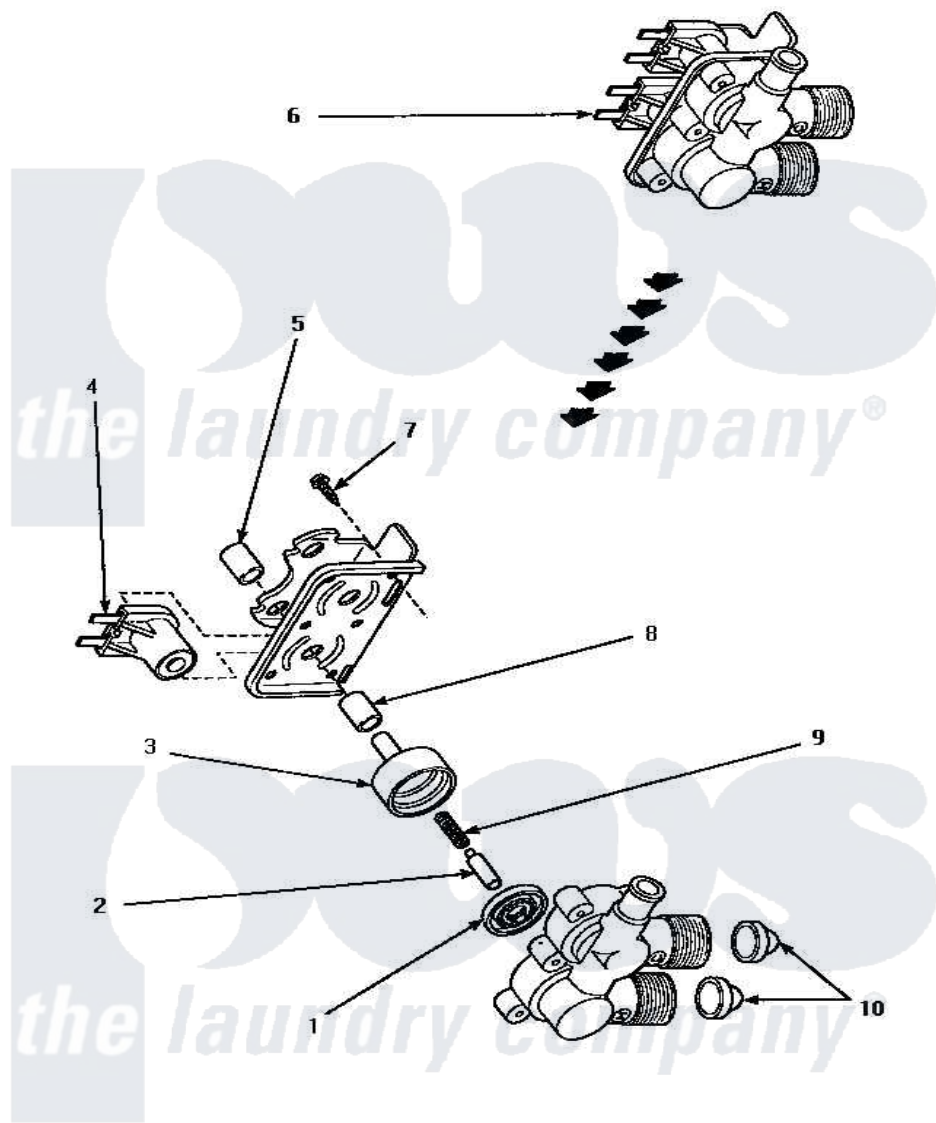

Amana AWM190W2 02 - 34963 MIXING VALVE ASSY

34963 MIXING VALVE ASSEMBLY

Amana [Residential Amana AWM190W2 Washer Parts](#) Parts Diagram 02 - 34963 MIXING VALVE ASSY
 Click on the part number to view part

Item	Original Part Number	Replaced By	Status	Part Description
1	24134		Not Available	DIAPHRAGM
2	24132		Not Available	ARMATURE
3	24130			Guide, Armature
4	33930A	33930		Valve, Mixing
5	24128		Not Available	SLEEVE, LONG
6	34963	34963P		Valve Mixing Package
7	25817C		Not Available	SCREW
8	24129		Not Available	SLEEVE, SHORT
9	23224E		Not Available	SPRING
10	24122	22002960		Strainer, Washer Inlet