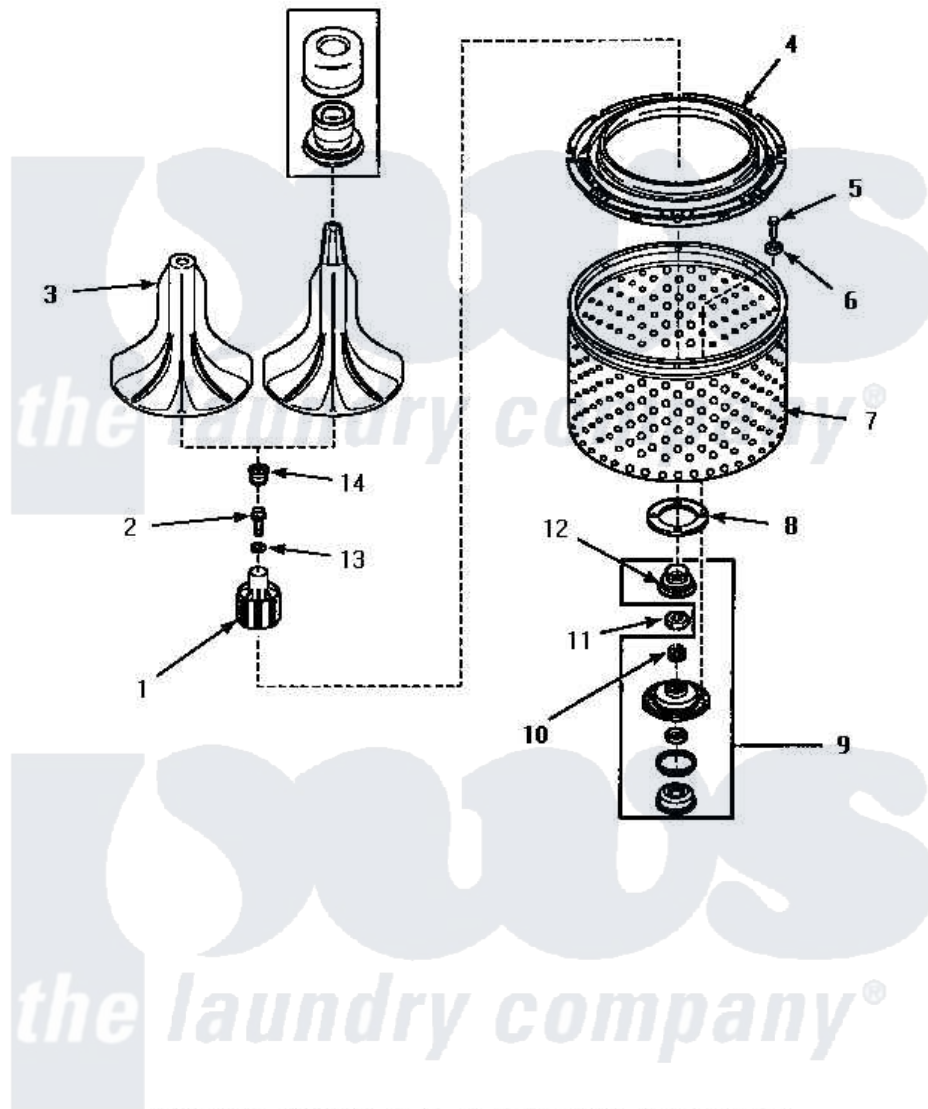

Amana AWM190W2 03 - AGITATOR/DRIVE BELL/SEAL KIT/TUB & HUB

**AGITATOR, DRIVE BELL, SEAL KIT, WASHTUB AND HUB
(Models AWM190W2, AWM270W2, AWM290L2 and AWM290W2)**

Amana [Residential Amana AWM190W2 Washer Parts](#) Parts Diagram 03 - AGITATOR/DRIVE BELL/SEAL KIT/TUB & HUB

[Click on the part number to view part](#)

Item	Original Part Number	Replaced By	Status	Part Description
1	Y00000000		Not Available	SEE NOTE DRIVE BELL
2	34288	40065102		Screw, Shoulder 1/4
3	33513			Agitator, Short-Coin
4	35035			Guard, Clothes
5	27202	W10116787		Screw
6	28094			Gasket
7	34519P	39252P		Wash Tub
8	27125	39122		Gasket, Washtub
9	495P3	R9900552		Hub And Seal
10	29728	40008301		Insert, Spline
11	Y29220	40016301		Nut, Lock
12	36425	40016101		Seal, Bell Drive
13	36472			O-Ring
14	36511	40008401		Plug, Bell
NI	36443P	R9900189		Kit, Drive Bell And Seal