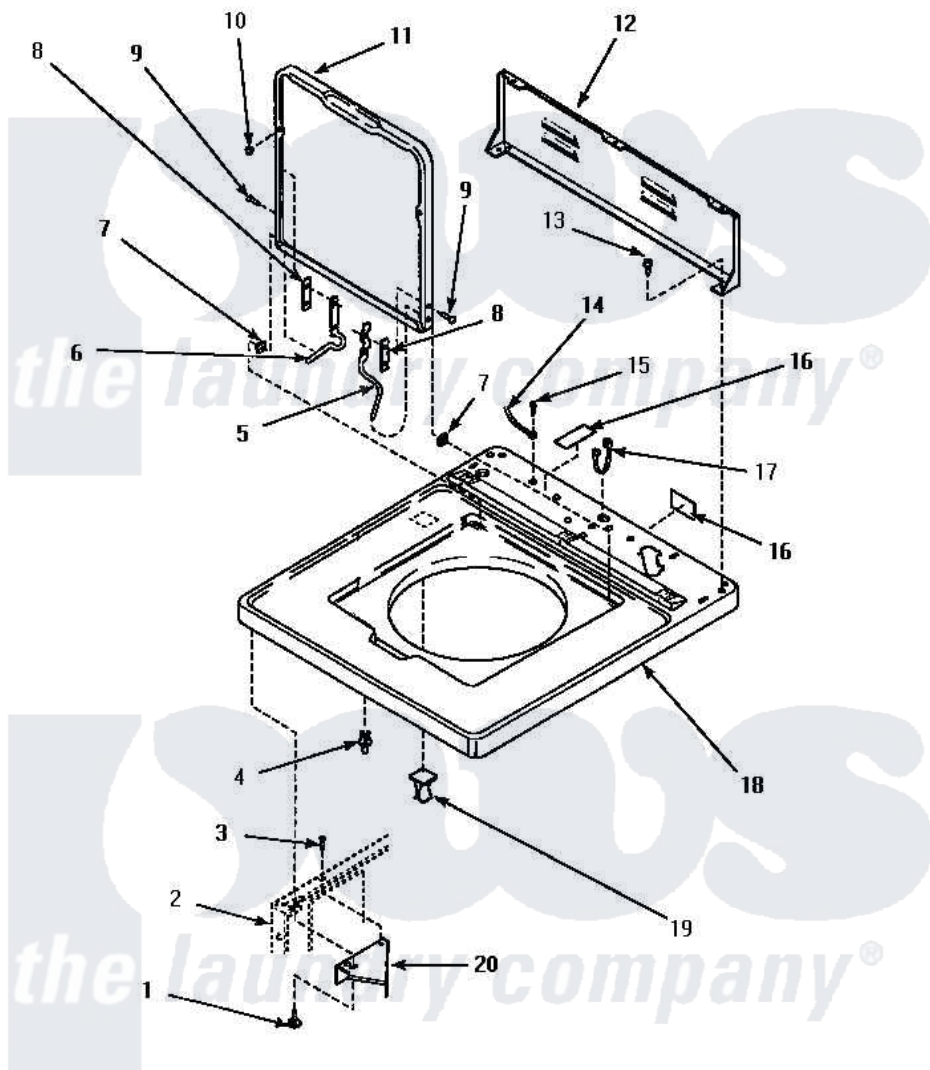

# Amana AWM190W2 05 - CAB TOP/LOADING DR & CTRL HOOD REAR PAN

## CABINET TOP, LOADING DOOR AND CONTROL HOOD REAR PANEL

Amana [Residential Amana AWM190W2 Washer Parts](#) Parts Diagram 05 - CAB TOP/LOADING DR & CTRL HOOD REAR PAN

[Click on the part number to view part](#)

Item	Original Part Number	Replaced By	Status	Part Description
1	Y31644	<a href="#">27001200</a>		Screw
2	Y00000000		Not Available	SEE NOTE CABINET ASSY - (SEE FRONT PANEL, BASE AND CABINET ASSY PAGE)
3	36035		Not Available	SCREW,8-18X3/8 PHIL FLT HD
4	<a href="#">56534</a>			Barrel, Support
5	<a href="#">36437</a>			Hinge, Lid R
6	<a href="#">36513</a>			Hinge, Left
7	33446	<a href="#">40008201</a>		Bushing, Hinge
8	<a href="#">34338</a>			Gasket, Hinge
9	34337	<a href="#">W10119828</a>		Screw, Lid Hinge Mounting
10	21685	<a href="#">40038001</a>		Bumper
11	<a href="#">33541WP</a>			Lid, W/Instructions
12	34903		Not Available	PANEL, BACK HOOD (USE 37782)