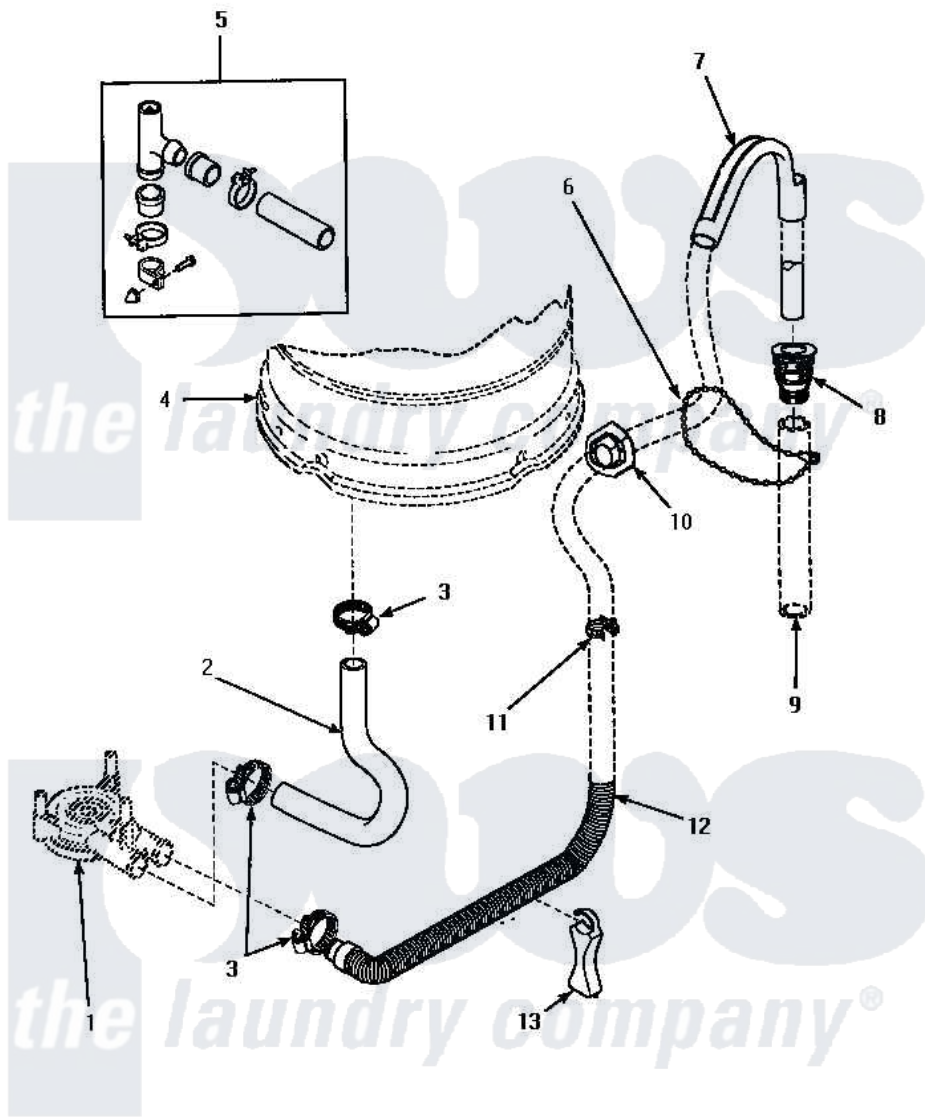

Amana AWM190W2 06 - DRAIN HOSE & SIPHON BREAK

DRAIN HOSE AND SIPHON BREAK

Amana [Residential Amana AWM190W2 Washer Parts](#) Parts Diagram 06 - DRAIN HOSE & SIPHON BREAK
 Click on the part number to view part

Item	Original Part Number	Replaced By	Status	Part Description
1	Y00000000		Not Available	SEE NOTE PUMP ASSEMBLY -- (SEE MOTOR, PUMP AND IDLER ASSEMBLY PAGE)
2	35752			Hose, Tub To Pump-Ddp
3	36802	285655		Clamp, Hose
4	Y00000000		Not Available	SEE NOTE OUTER TUB -- (SEE OUTER TUB AND PRESSURE HOSE PAGE)
5	562P3	76660		Break-Sphn
6	33489	8539404		Tie-Wire
7	33615	22003814		Retainer, Drain Hose
8	36878	40008101		Adapter, Standpipe
9	Y00000000		Not Available	SEE NOTE STANDPIPE
10	32219			Relief, Strain
11	36014			Clip, Retainer-Hose
12	37245	40053901		Hose, Drain
13	36522			Hose Support