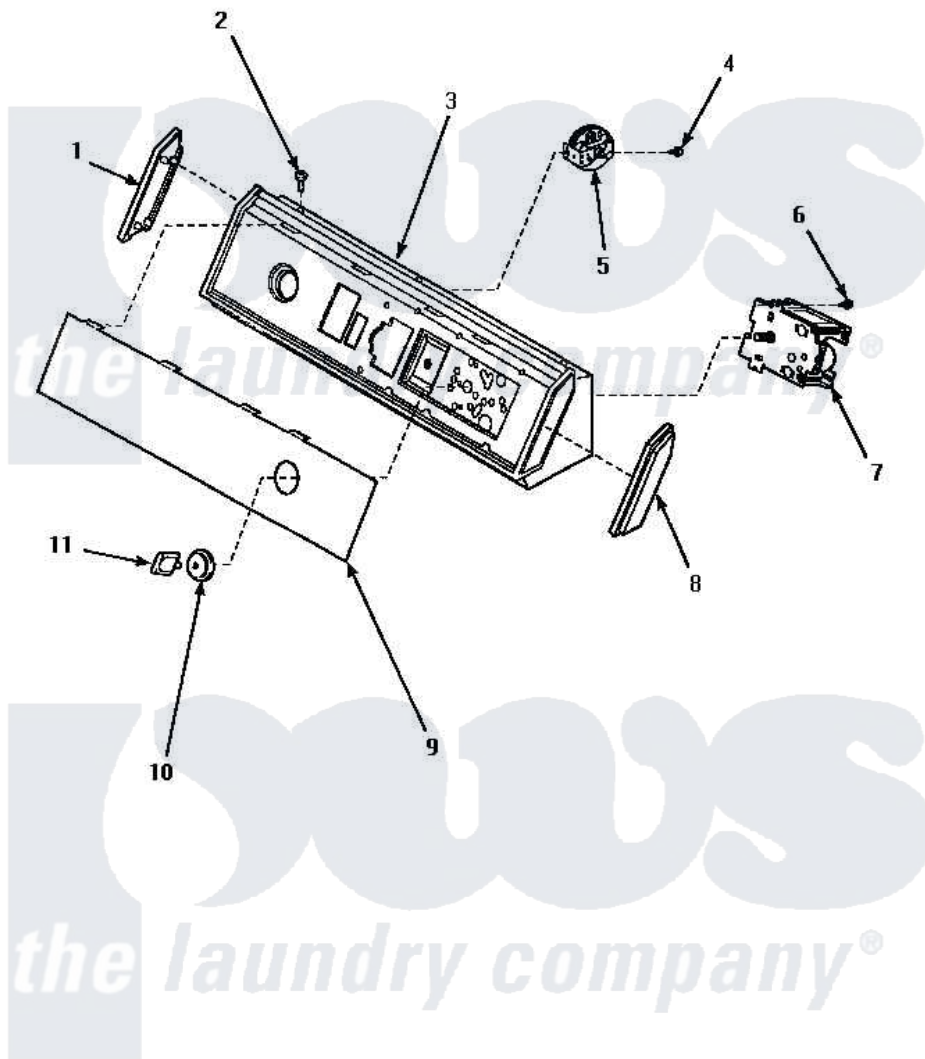

Amana AWM190W2 08 - GRAPHIC PANEL, CONTROL HOOD & CONTROLS

GRAPHIC PANEL, CONTROL HOOD AND CONTROLS (Model AWM190W2)

Amana [Residential Amana AWM190W2 Washer Parts](#) Parts Diagram 08 - GRAPHIC PANEL, CONTROL HOOD & CONTROLS

[Click on the part number to view part](#)

Item	Original Part Number	Replaced By	Status	Part Description
1	34460		Not Available	CAP,END-LH-BLACK
2	31752		Not Available	SCREW,No.8ABX3/4 POZIDRI
3	31811		Not Available	ASSY,HOOD & MOUNTING B
4	31260			Screw, No.8 X 3/8 Ind H
5	35012			Switch, Pressure-Fixed
6	23962	W10116760		Screw
7	31238			Timer, 2 Cycle
8	34459		Not Available	CAP,END-RH-BLACK
9	36622		Not Available	PANEL, GRAPHICS
10	33817		Not Available	ASSY,TIMER SKIRT-BLACK
11	33897			Knob, Timer-Washer-Blac