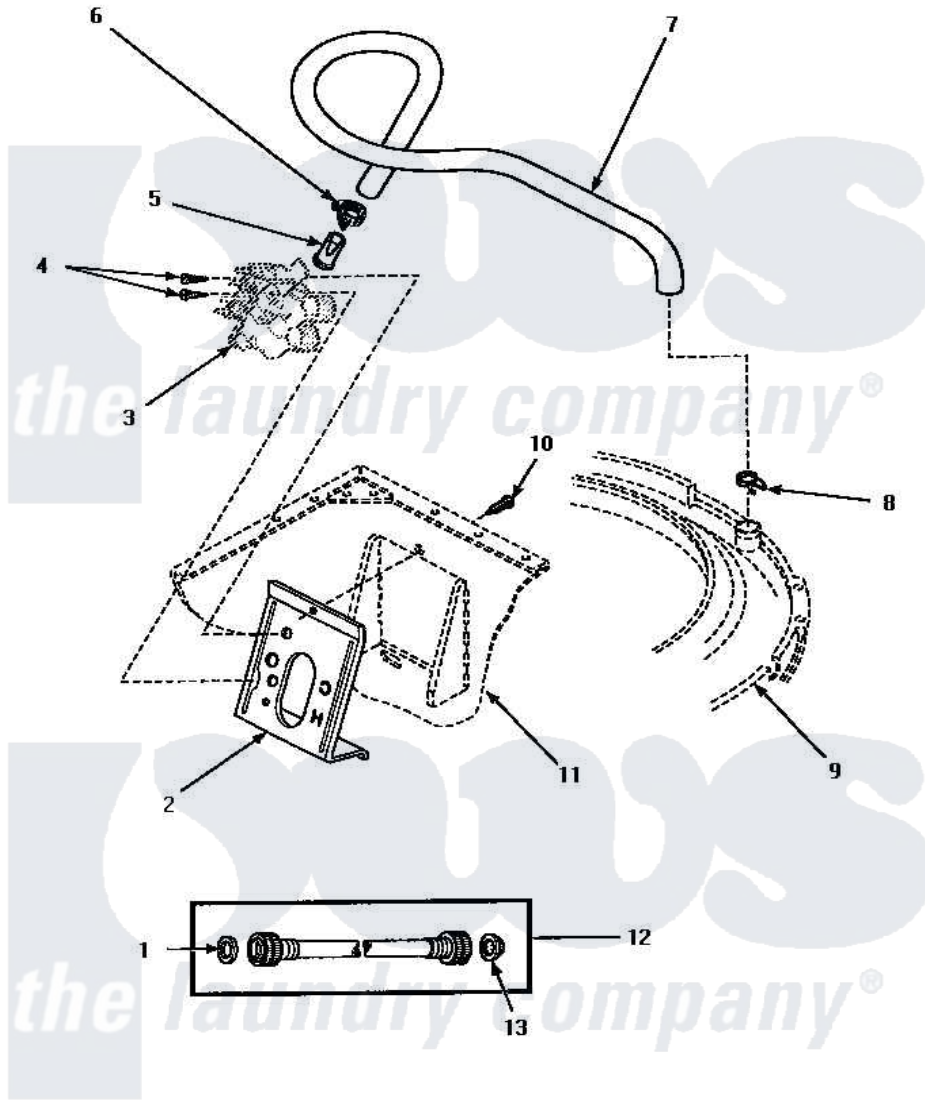

Amana AWM190W2 09 - INLET/FILL HOSE & MIXING VLV MTG BRKT

INLET HOSE, FILL HOSE AND MIXING VALVE MOUNTING BRACKET

Amana [Residential Amana AWM190W2 Washer Parts](#) Parts Diagram 09 - INLET/FILL HOSE & MIXING VLV MTG BRKT

[Click on the part number to view part](#)

Item	Original Part Number	Replaced By	Status	Part Description
1	20290	Y013783		Washer, Inlet Hose
2	34972	39407		Bracket, Valve
3	Y00000000		Not Available	SEE NOTE MIXING VALVE ASSEMBLY -- (SEE MIXING VALVE ASSEMBLY PAGE)
4	23962	W10116760		Screw
5	34500	22001900		Preventer, Back Flow
6	36801	596669		Clamp, Manifold
7	35874	38155		Hose, Mix Valve To TU
8	29210			Hose Clamp
9	Y00000000		Not Available	SEE NOTE OUTER TUB COVER ASSY -- (SEE OUTER TUB, COVER AND PRESSURE HOSE PAGE)
10	33562	27001200		Screw
11	Y00000000		Not Available	SEE NOTE CABINET ASSY -- (SEE FRONT PANEL, BASE AND CABINET ASSY PAGE)