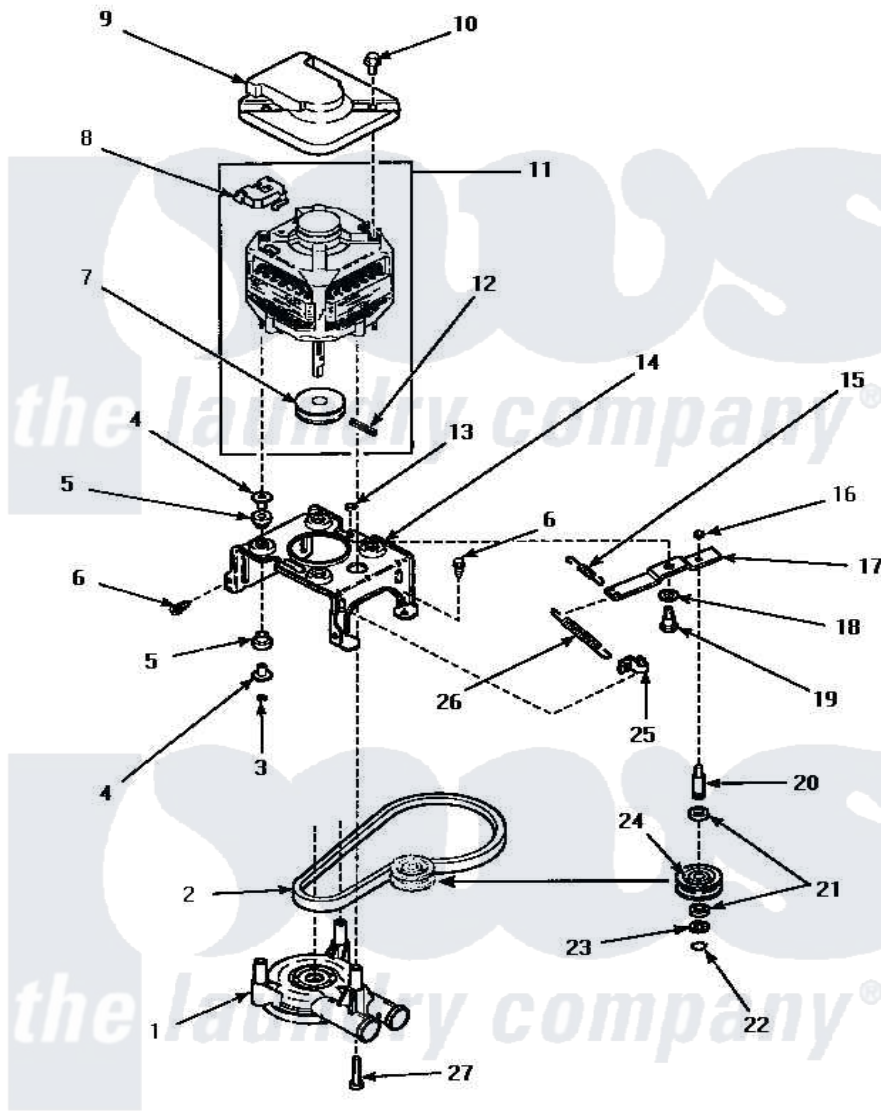

Amana AWM190W2 11 - MOTOR, MTG BRKT, BELT, PUMP & IDLER ASSY

MOTOR, MOUNTING BRACKET, BELT, PUMP AND IDLER ASSEMBLY

Amana [Residential Amana AWM190W2 Washer Parts](#) Parts Diagram 11 - MOTOR, MTG BRKT, BELT, PUMP & IDLER ASSY

[Click on the part number to view part](#)

Item	Original Part Number	Replaced By	Status	Part Description
1	36863P	27001233		Pump
2	28808			Belt, Agitate And Spin
3	35423	3400029		Nut, Adapter Plate
4	34791			Post, Mount-Motor
5	34788			Mount, Motor
6	Y31645	27001200		Screw
7	27171		Not Available	PULLEY,MOTOR
8	35632		Not Available	SWITCH, MOTOR
9	34754	40112301		Shield, Motor
10	36639	4312464		Screw
11	34910	27001215		Motor W/Pulley
12	23750			Pin, Roll
13	52566	27001225		Nut, Jam Mid Lock 1/4-20
14	36523	37415P		Kit, Motor Brkt
"	34890		Not Available	BRACKET,MOTOR MOUNT
15	30620		Not Available	SPRING,IDLER LEVER HEL

16	28803	2221070	Clamp, Nylon
17	31054	40041002	Lever, Idler
18	81392	40054701	Washer
19	27229	40038901	Screw, 1/4-20
20	28802		Shaft, Idler
21	Y29443		Washer, Felt
22	23748		Ring, Retaining
23	52549		Washer, 501 ID X3/4 Odx
24	28800	Not Available	WHEEL,IDLER
25	28849		Clip, Spring
26	37366		Spring, Idler
27	Y34565	40063701	Screw, 10-16 x 1.75
NI	258P3	Not Available	KIT,CAPACITOR