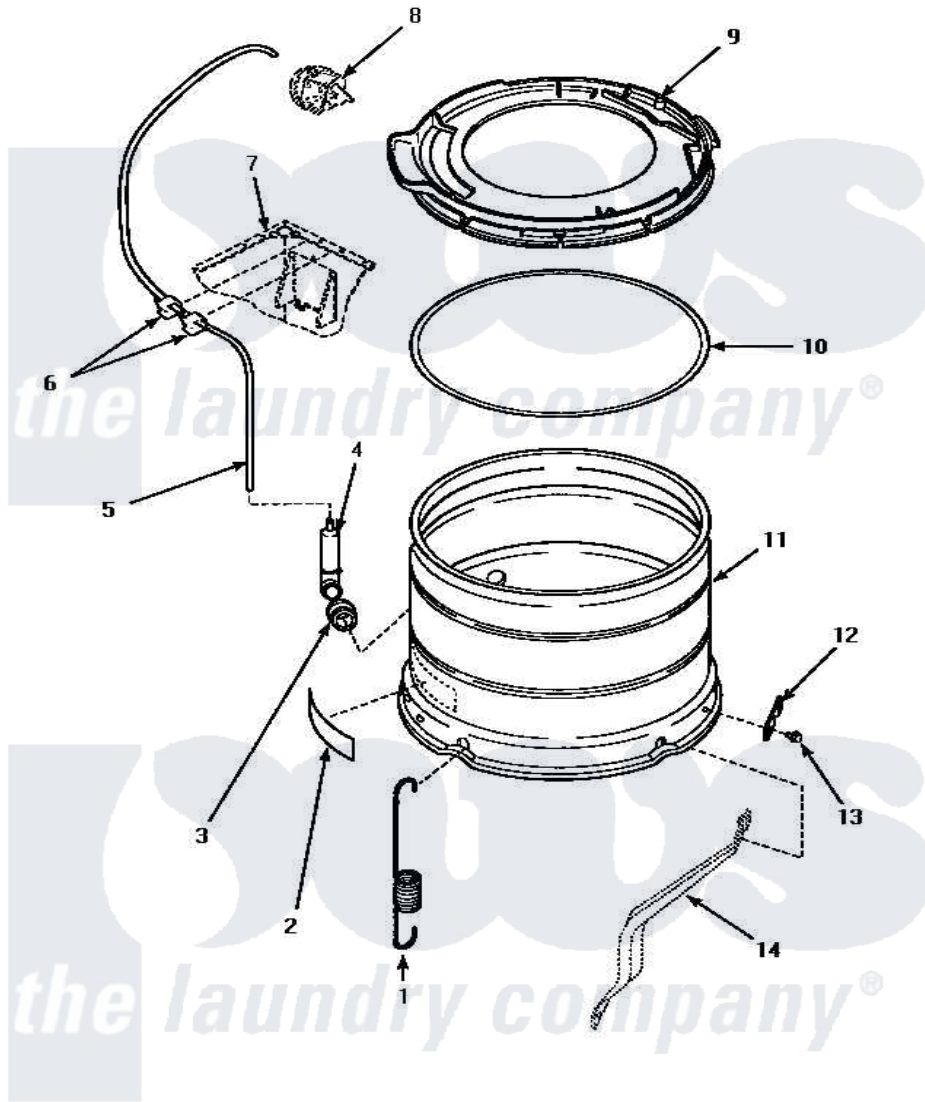

Amana AWM190W2 12 - OUTER TUB, COVER AND PRESSURE HOSE

OUTER TUB, COVER AND PRESSURE HOSE

Amana [Residential Amana AWM190W2 Washer Parts](#) Parts Diagram 12 - OUTER TUB, COVER AND PRESSURE HOSE

[Click on the part number to view part](#)

Item	Original Part Number	Replaced By	Status	Part Description
1	35947		Not Available	SPRING,TUB -SHORT
2	500049		Not Available	STICKER
3	29175	40037801		Grommet
4	30907	40008501		Assembly, Pressure Bulb
5	29213	39125		Tubing 31
6	21036			Clip, Cable
7	Y00000000		Not Available	SEE NOTE CABINET ASSY -- (SEE FRONT PANEL, BASE AND CABINET ASSY PAGE)
8	Y00000000		Not Available	SEE NOTE PRESSURE SWITCH -- (SEE GRAPHIC PANEL AND CONTROLS PAGE)
9	36025P			Assembly, Tub Cover and Gasket
10	32857			Gasket, Tub Cover Small
11	34439P			Outer Tub
12	27926			Plate, Leg .063