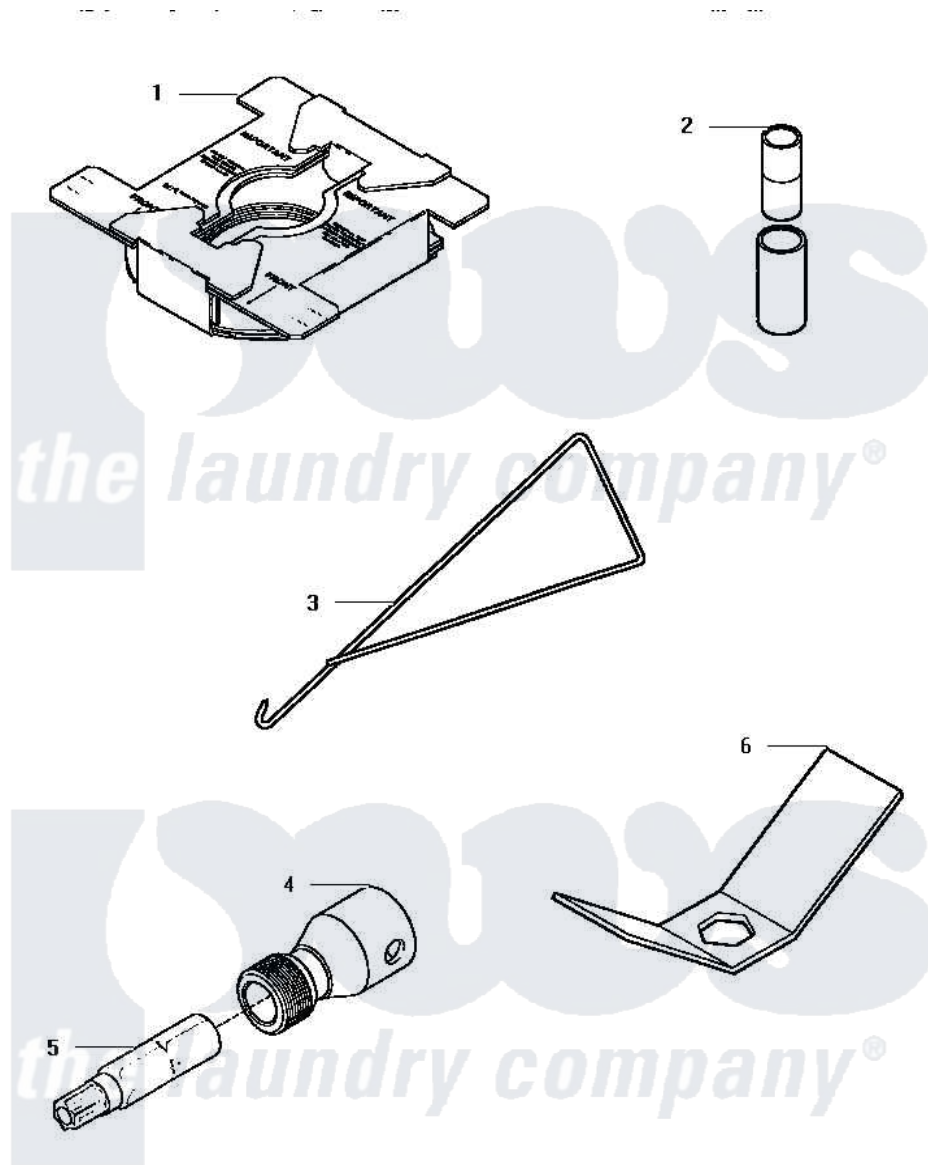

Amana AWM190W2 15 - SPECIAL TOOLS

SPECIAL TOOLS

Amana [Residential Amana AWM190W2 Washer Parts](#) Parts Diagram 15 - SPECIAL TOOLS
 Click on the part number to view part

Item	Original Part Number	Replaced By	Status	Part Description
1	36926		Not Available	BRACE, SHIPPING
2	242P4			Installer, Spring
3	289P4	321P4		Hook, Spring
4	24161			Torx Bit Holder
5	282P4			T25 Tamper Resistant Bit
6	237P4	306P4		Hex Wrench
NI	555P3	725P3		Kit