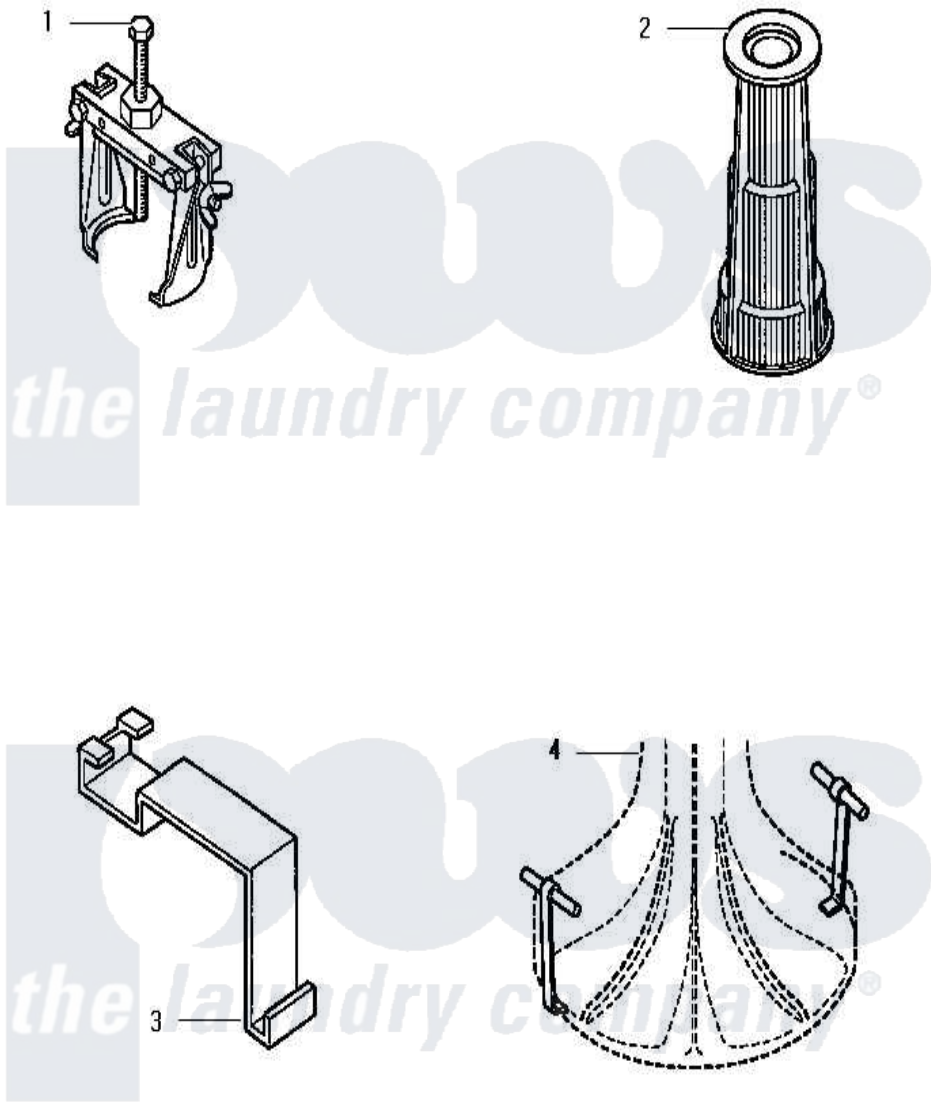

Amana AWM190W2 16 - SPECIAL TOOLS

Amana [Residential Amana AWM190W2 Washer Parts](#) Parts Diagram 16 - SPECIAL TOOLS
 Click on the part number to view part

Item	Original Part Number	Replaced By	Status	Part Description
1	294P4			Bell Tool
2	293P4			Seal Tool
3	273P4			Tub Cover Gasket Tool
NI	294P4A			Jaw, Drive Bell Tool
"	294P4B			Drive Bell Bolt