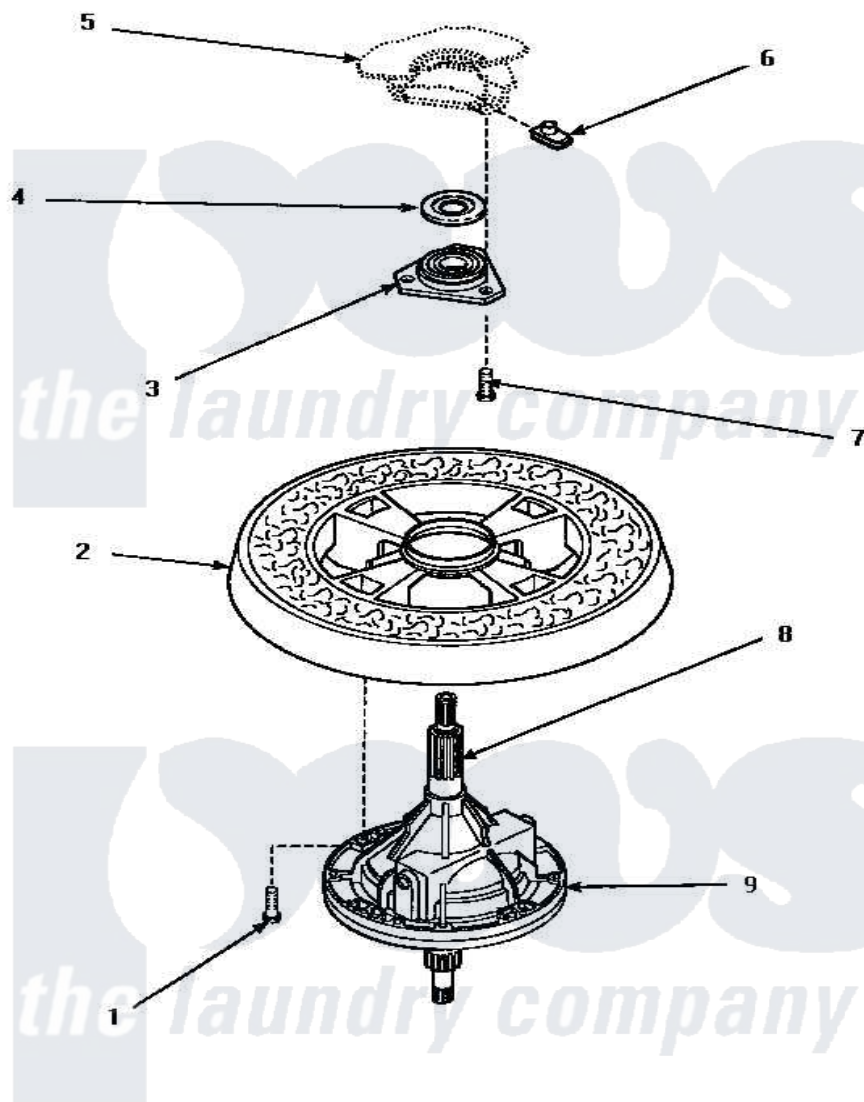

Amana AWM190W2 17 - TRANSMISSION ASSY & BALANCE RING

TRANSMISSION ASSEMBLY AND BALANCE RING

Amana [Residential Amana AWM190W2 Washer Parts](#) Parts Diagram 17 - TRANSMISSION ASSY & BALANCE RING
 Click on the part number to view part

Item	Original Part Number	Replaced By	Status	Part Description
1	37047		Not Available	SCREW, CAP
2	34731		Not Available	ASSY,BALANCE RING-COMPL
3	27182	40004201P		Main Bearing Assembly
4	27187			Flinger
5	Y00000000		Not Available	SEE NOTE OUTER TUB -- (SEE OUTER TUB AND PRESSURE HOSE PAGE)
6	27222			Nut, Retainer 5/16-18
7	36991	3400500		Bolt, 3405245 5/16-18 X 3/4
8	27604P			Never-Seeze 1 Oz Tube
9	34526P			Assembly, Transmission