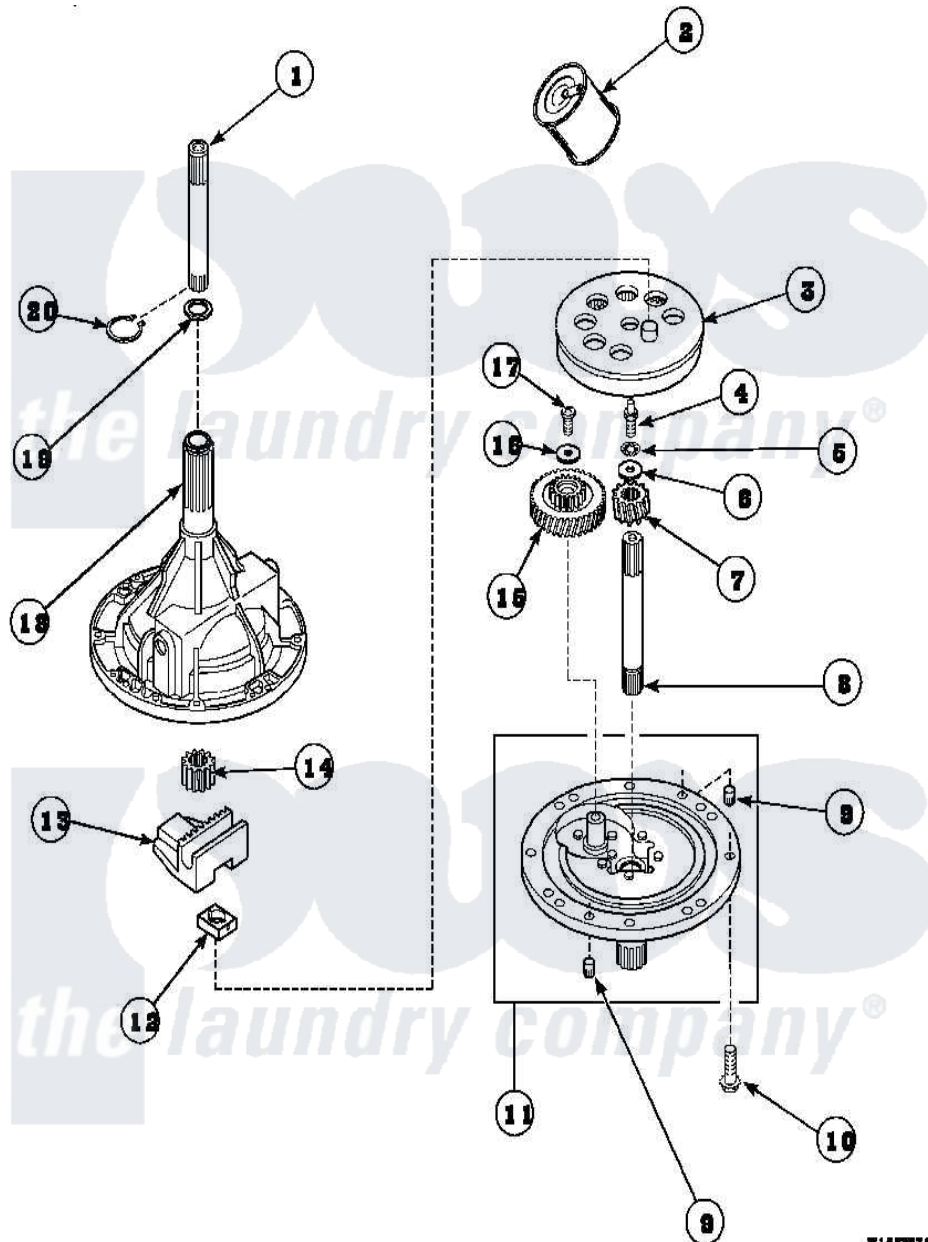

Amana AWM190W2 (BOM: PAWM190W2) 01 - 34526P TRANSMISSION ASSY

Amana Residential Amana AWM190W2 (BOM: PAWM190W2) Washer Parts Parts Diagram 01 - 34526P
TRANSMISSION ASSY

Click on the part number to view part

Item	Original Part Number	Replaced By	Status	Part Description
1	Y36570			Shaft, Output
2	27243P			Oil, CW Transmission F-
3	26577			Assembly, Gear And Stud
4	27030		Not Available	SCREW, 1/4-20 SPECIAL
5	21456			Lockwasher, 1/4 Intshkp
6	26509	40041501		Washer
7	36562			Pinion, Drive
8	34853			Shaft, Input
9	27172			Pin, Dowel
10	32814		Not Available	SCREW, 1/4-20X7/8 SERRA
11	38290			Assembly, Cover
12	26493			Slide
13	Y31526			Rack
14	27003			Pinion, Agitator
15	29161			Gear, Reduction

16	29260	Not Available	WASHER
17	29273		Screw, 1/4-20 X 3/8
18	33223	Not Available	ASSY, TRANSMISSION CASE
19	35092		Washer, 3628id X 1.00 X .056
20	27197		Ring, Retaining
NI	37577P	Not Available	SEALANT