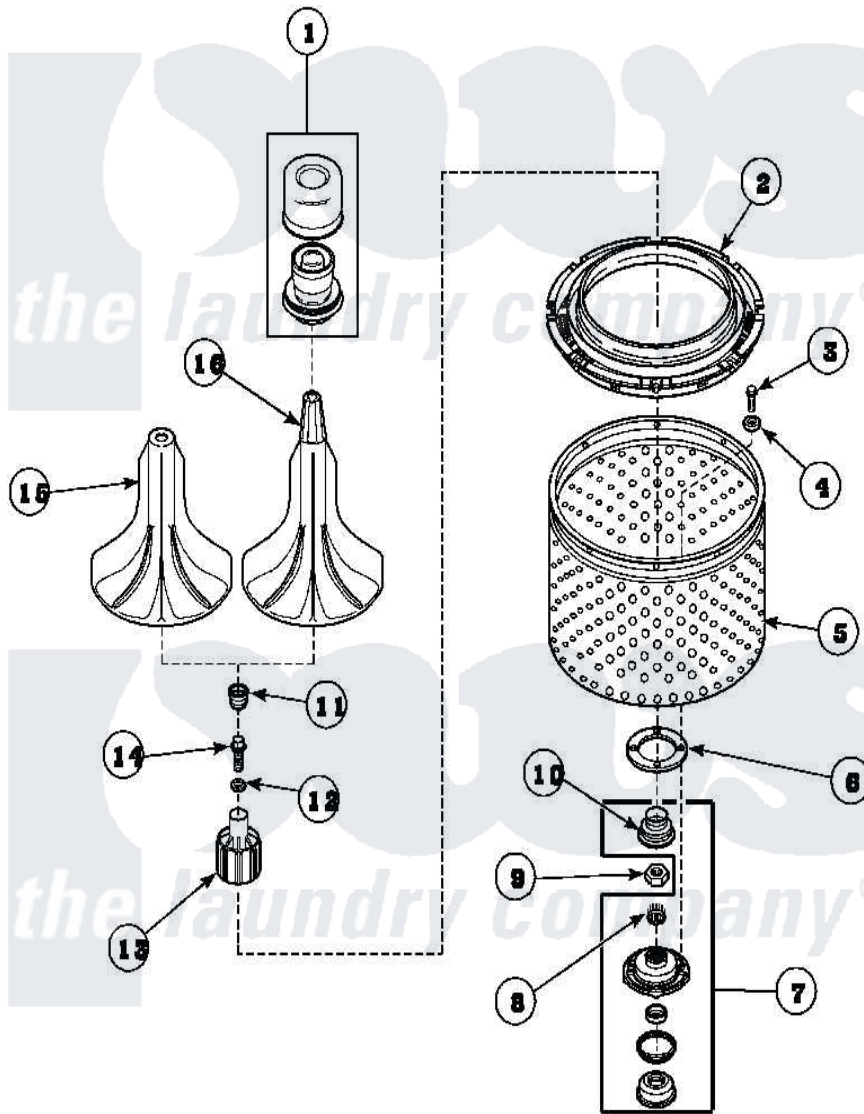

**Amana AWM190W2 (BOM: PAWM190W2) 02 - AGITATOR/DRIVE
BELL/SEAL KIT/TUB & HUB**

WESOPENA

Amana Residential Amana AWM190W2 (BOM: PAWM190W2) Washer Parts Parts Diagram 02 - AGITATOR/DRIVE BELL/SEAL KIT/TUB & HUB

[Click on the part number to view part](#)

Item	Original Part Number	Replaced By	Status	Part Description
1	33510			Assembly, Dispenser-Fabric
2	35035			Guard, Clothes
3	27202	W10116787		Screw
4	28094			Gasket
5	34519P	39252P		Wash Tub
6	27125	39122		Gasket, Washtub
7	495P3	R9900552		Hub And Seal
8	29728	40008301		Insert, Spline
9	Y29220	40016301		Nut, Lock
10	36425	40016101		Seal, Bell Drive
11	36511	40008401		Plug, Bell
12	36472			O-Ring
13	36443P	R9900189		Kit, Drive Bell And Seal
14	34288	40065102		Screw, Shoulder 1/4
NI	33513			Agitator, Short-Coin