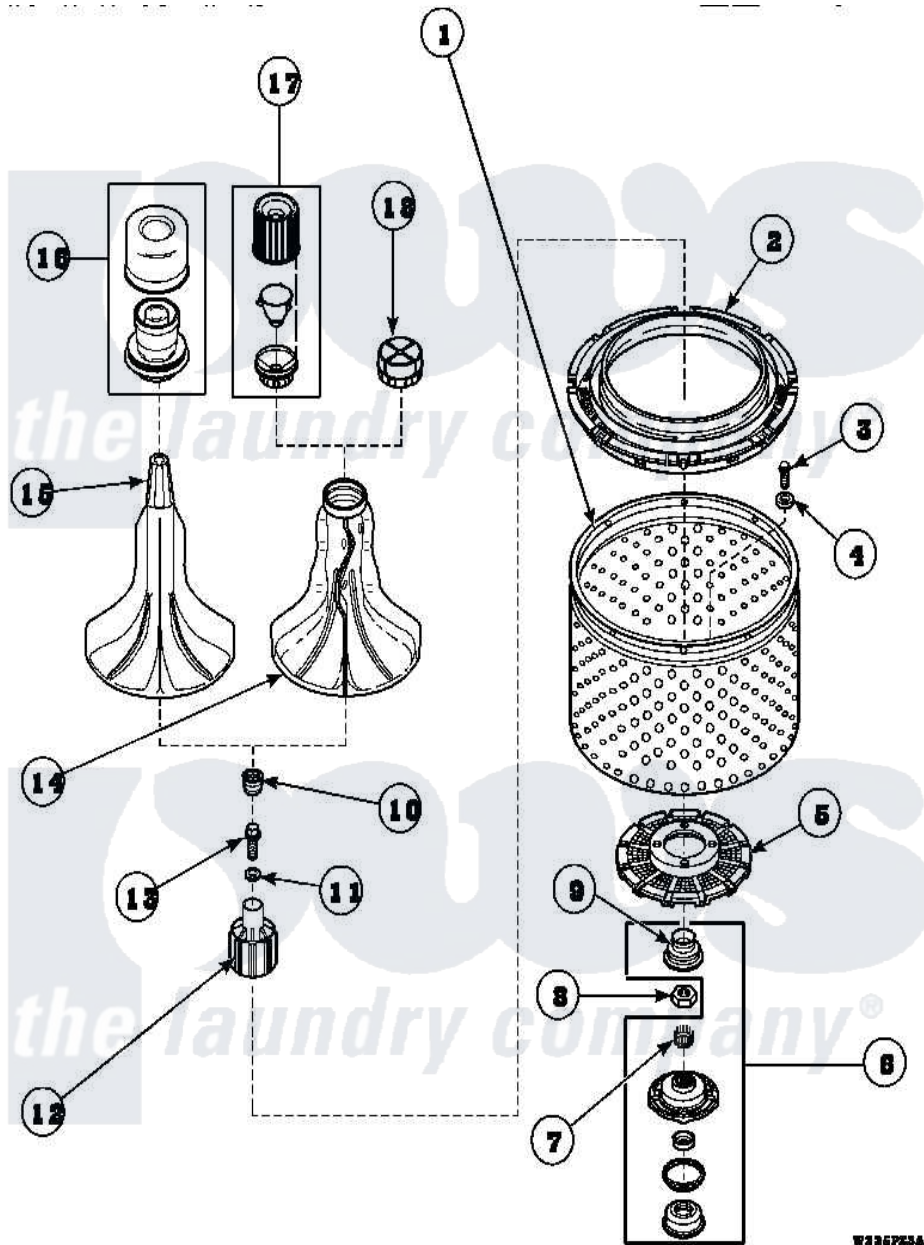

**Amana AWM190W2 (BOM: PAWM190W2) 03 - AGITATOR/DRIVE
BELL/SEAL KIT/TUB & HUB**

Amana Residential Amana AWM190W2 (BOM: PAWM190W2) Washer Parts Parts Diagram 03 - AGITATOR/DRIVE
BELL/SEAL KIT/TUB & HUB

Click on the part number to view part

Item	Original Part Number	Replaced By	Status	Part Description
2	35035			Guard, Clothes
3	27202	W10116787		Screw
4	28094			Gasket
6	495P3	R9900552		Hub And Seal
7	29728	40008301		Insert, Spline
8	Y29220	40016301		Nut, Lock
9	36425	40016101		Seal, Bell Drive
10	36511	40008401		Plug, Bell
11	36472			O-Ring
12	36443P	R9900189		Kit, Drive Bell And Seal
13	34288	40065102		Screw, Shoulder 1/4
16	33510			Assembly, Dispenser-Fabric