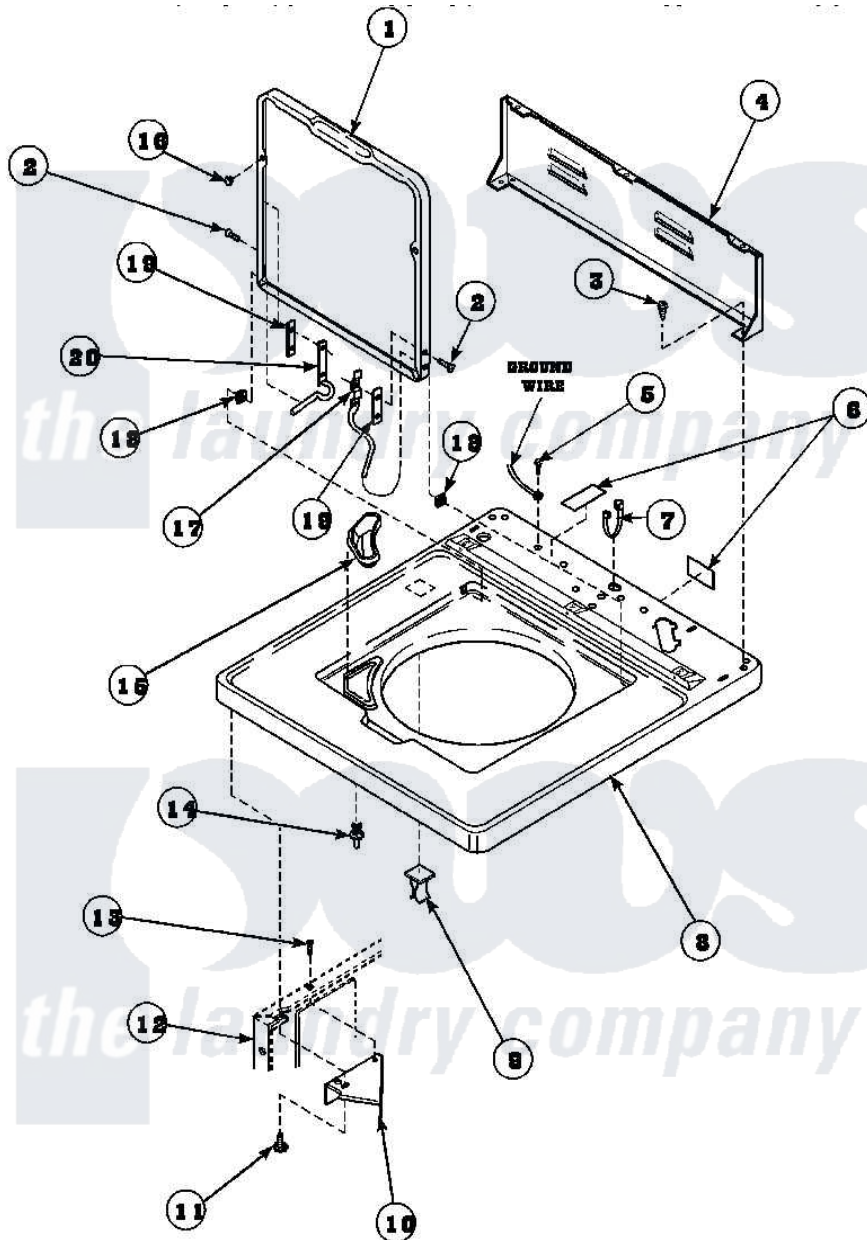

Amana AWM190W2 (BOM: PAWM190W2) 05 - CAB TOP, LOADING DOOR & CTRL REAR PAN

Amana Residential Amana AWM190W2 (BOM: PAWM190W2) Washer Parts Parts Diagram 05 - CAB TOP, LOADING DOOR & CTRL REAR PAN

Click on the part number to view part

Item	Original Part Number	Replaced By	Status	Part Description
1	33541P		Not Available	LID
2	34337	W10119828		Screw, Lid Hinge Mounting
3	23962	W10116760		Screw
4	34903		Not Available	PANEL, BACK HOOD (USE 37782)
5	52909			Screw, 10B-16 X 1/2 HeX
6	24903		Not Available	STICKER,DISCONNECT POW
7	21903	211881		Grommet, Cord Part Not Used-Gas Models Only
8	34902P		Not Available	TOP
9	36519		Not Available	CLIP
10	36034			Bracket, Director-Module
11	Y31644	27001200		Screw
12	34475P		Not Available	CABINET
13	36035		Not Available	SCREW,8-18X3/8 PHIL FLT

13	30033	Not Available	HD
14	56534		Barrel, Support
16	21685	40038001	Bumper
17	36437		Hinge, Lid R
18	33446	40008201	Bushing, Hinge
19	34338		Gasket, Hinge
20	36513		Hinge, Left
NI	26594P		Grease, Silicone - 2 Oz Tube