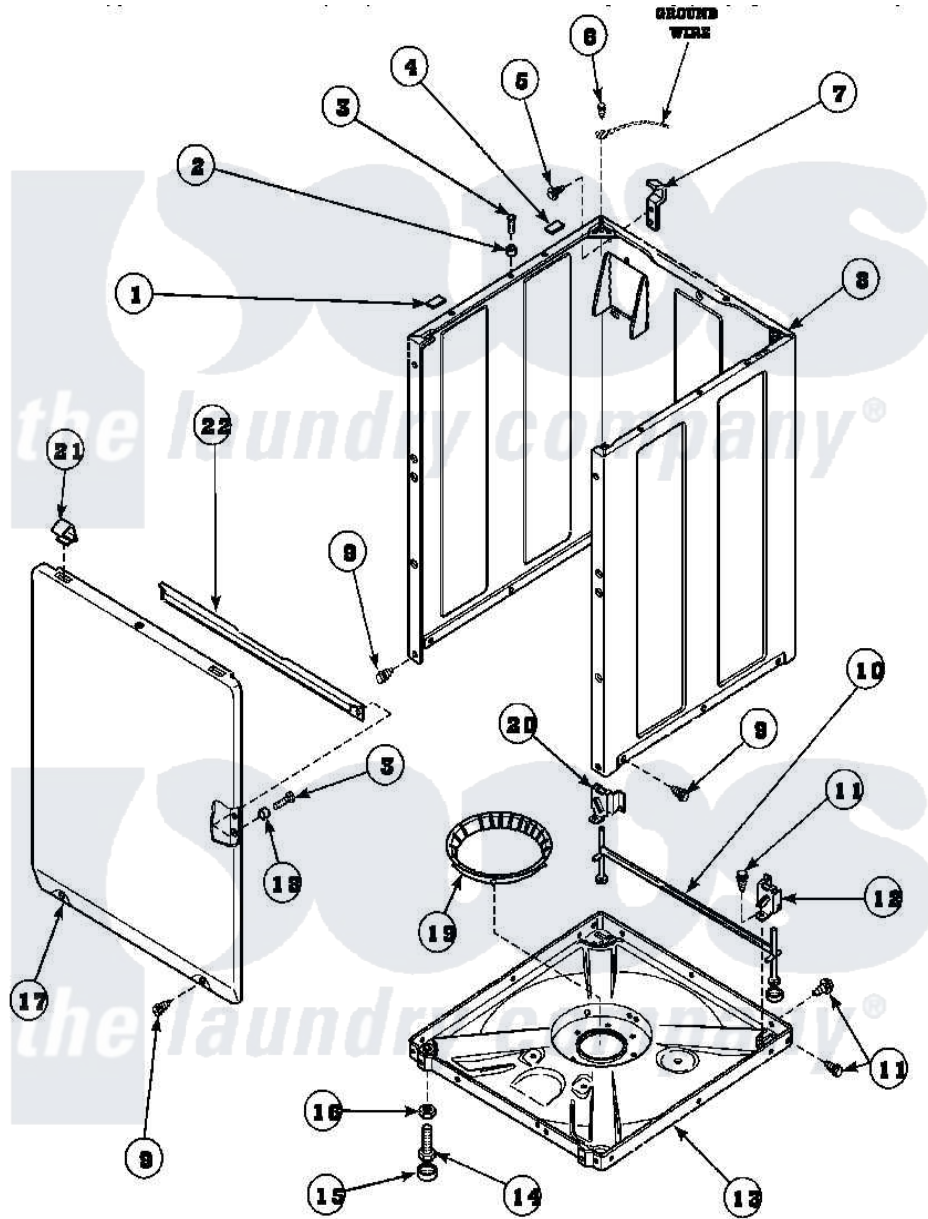

Amana AWM190W2 (BOM: PAWM190W2) 07 - FRONT PANEL, BASE ASSY AND CABINET ASSY

Amana Residential Amana AWM190W2 (BOM: PAWM190W2) Washer Parts Parts Diagram 07 - FRONT PANEL, BASE ASSY AND CABINET ASSY
 Click on the part number to view part

Item	Original Part Number	Replaced By	Status	Part Description
1	Y56128			Pad, Bumper
2	56079	505187		Locator, Panel
3	32671	Y014874		Screw, Idler Arm And Sleeve
4	36226			Pad, Bumper .25
5	34499		Not Available	SCREW, No.10B X 1/4 TAP IN HX
6	23962	W10116760		Screw
7	Y27103			Hinge, Hold-Down Lug
8	34475P		Not Available	CABINET
9	27196	27001200		Screw
10	34443			Assembly, Leg And Stabilizer
11	35148		Not Available	SCREW, 1/4-14 X 3/8 HX HD
12	36036		Not Available	BRACKET, SLL-RIGHT
13	36599P			Assembly Nut/ Leg Base
"	34434P			Assembly Nut/Leg Base

14	Y34319	22003428	Leg, Adjustable
15	34318	40016001	Foot, Rubber
16	Y21899	40038101	Nut, Leg
17	34656P	Not Available	NOT GOOD No. SEE NOTE PNL, FRONT
18	28102		Locator, Panel
19	36108	Not Available	SNUBBER PAD & ISOLATOR
20	36037		Bracket, SII-Left
21	35865		Clip, Hold-Down Front Panel
22	Y35097	Not Available	BRACE, FRT PNL