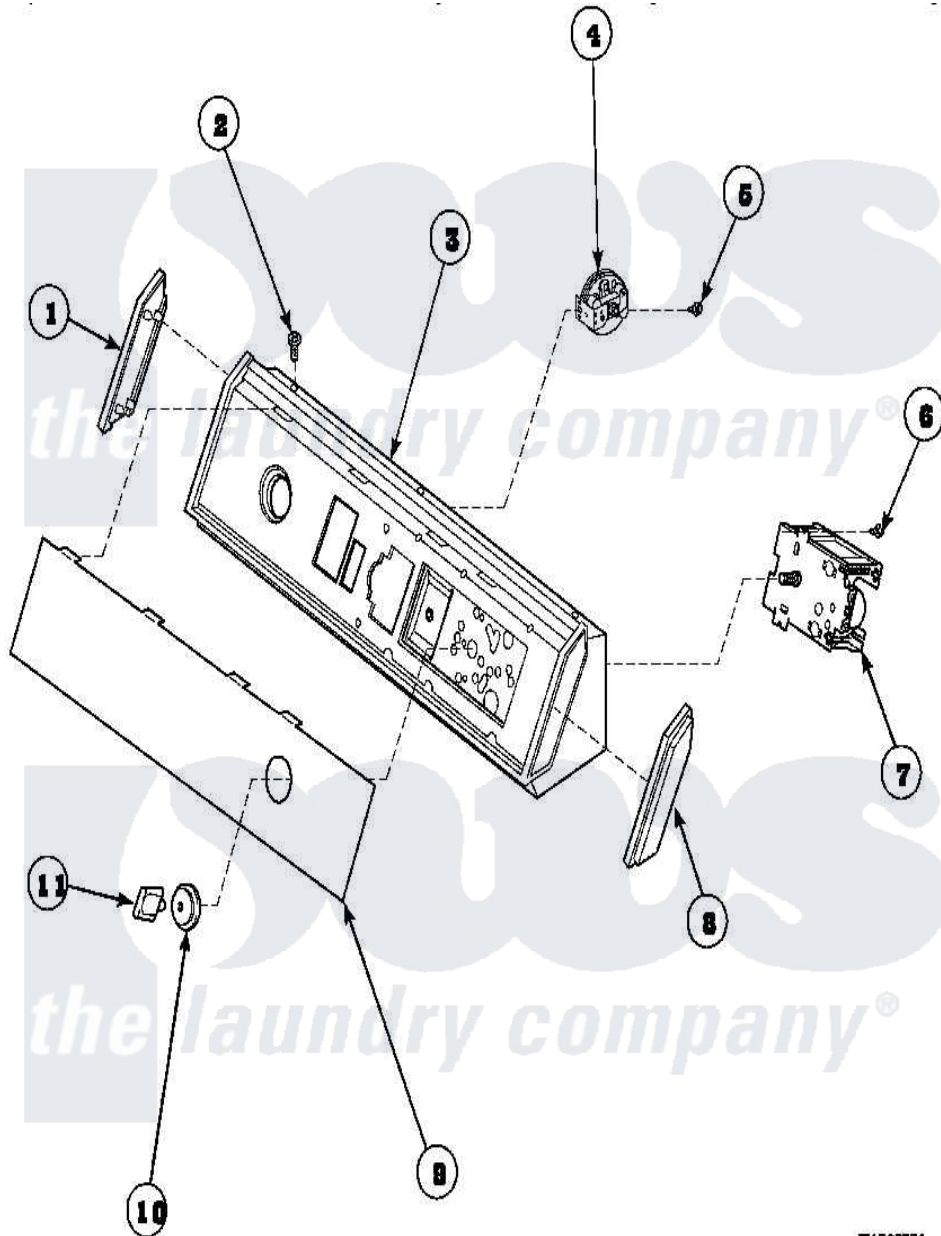

**Amana AWM190W2 (BOM: PAWM190W2) 08 - GRAPHIC PANEL,
CONTROL HOOD AND CONTROLS**

W107028A

Amana Residential Amana AWM190W2 (BOM: PAWM190W2) Washer Parts Parts Diagram 08 - GRAPHIC PANEL,
CONTROL HOOD AND CONTROLS
Click on the part number to view part

Item	Original Part Number	Replaced By	Status	Part Description
1	34460		Not Available	CAP,END-LH-BLACK
2	31752		Not Available	SCREW,No.8ABX3/4 POZIDRI
3	37844		Not Available	ASSY, CONT PANEL
"	31811		Not Available	ASSY,HOOD & MOUNTING B
4	35012			Switch, Pressure-Fixed
5	31260			Screw, No.8 X 3/8 Ind H
6	23962	W10116760		Screw
7	31238			Timer, 2 Cycle
8	34459		Not Available	CAP,END-RH-BLACK
9	36622		Not Available	PANEL, GRAPHICS
10	33817		Not Available	ASSY,TIMER SKIRT-BLACK
11	33897			Knob, Timer-Washer-Blac