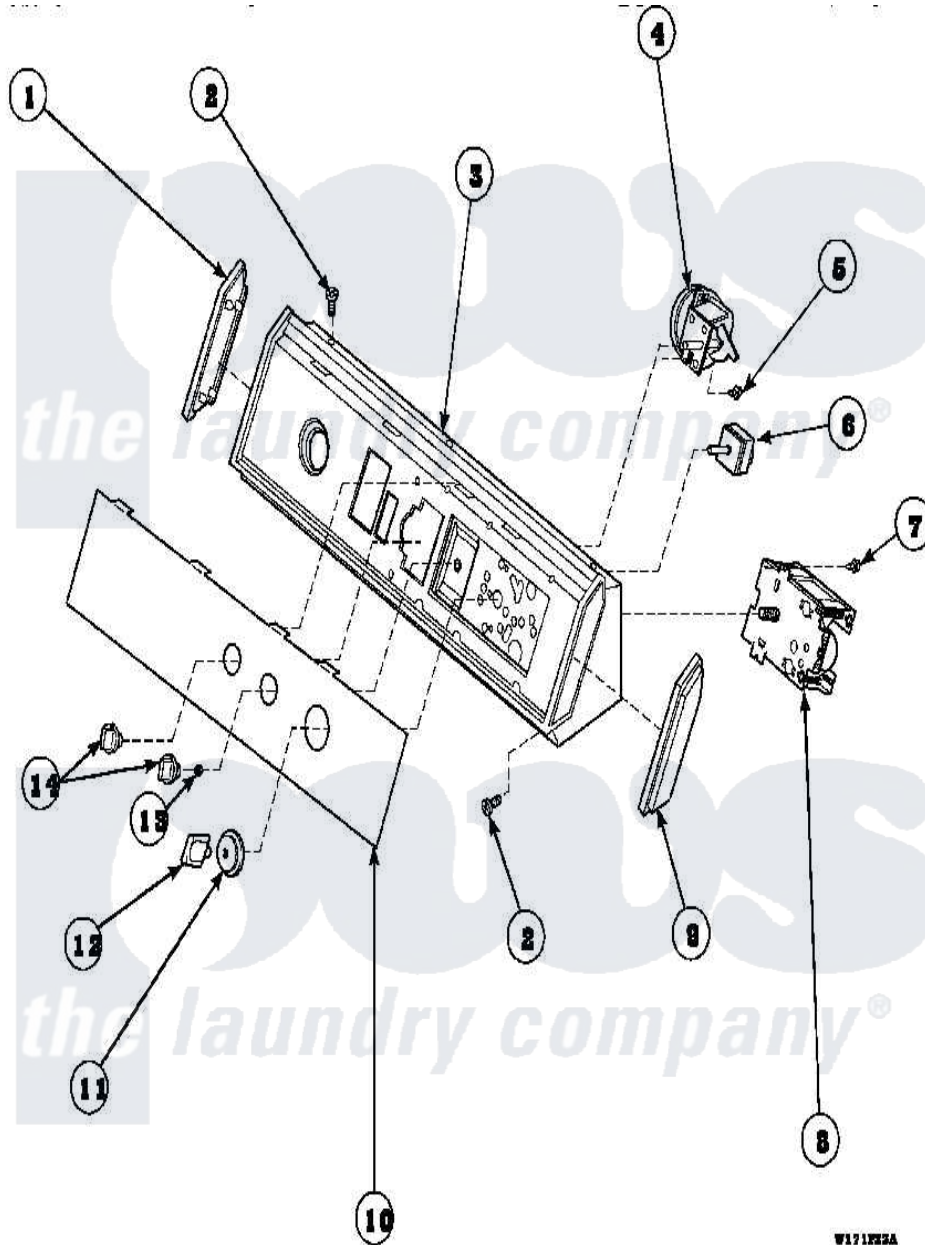

Amana AWM190W2 (BOM: PAWM190W2) 10 - GRAPHIC PANEL, CONTROL HOOD AND CONTROLS

W171922A

Amana Residential Amana AWM190W2 (BOM: PAWM190W2) Washer Parts Parts Diagram 10 - GRAPHIC PANEL, CONTROL HOOD AND CONTROLS
 Click on the part number to view part

Item	Original Part Number	Replaced By	Status	Part Description
2	31752		Not Available	SCREW, No.8ABX3/4 POZIDRI
5	31260			Screw, No.8 X 3/8 Ind H
7	23962	W10116760		Screw
8	31238			Timer, 2 Cycle
11	33817		Not Available	ASSY, TIMER SKIRT-BLACK
12	33897			Knob, Timer-Washer-Blac
13	57584		Not Available	NUT