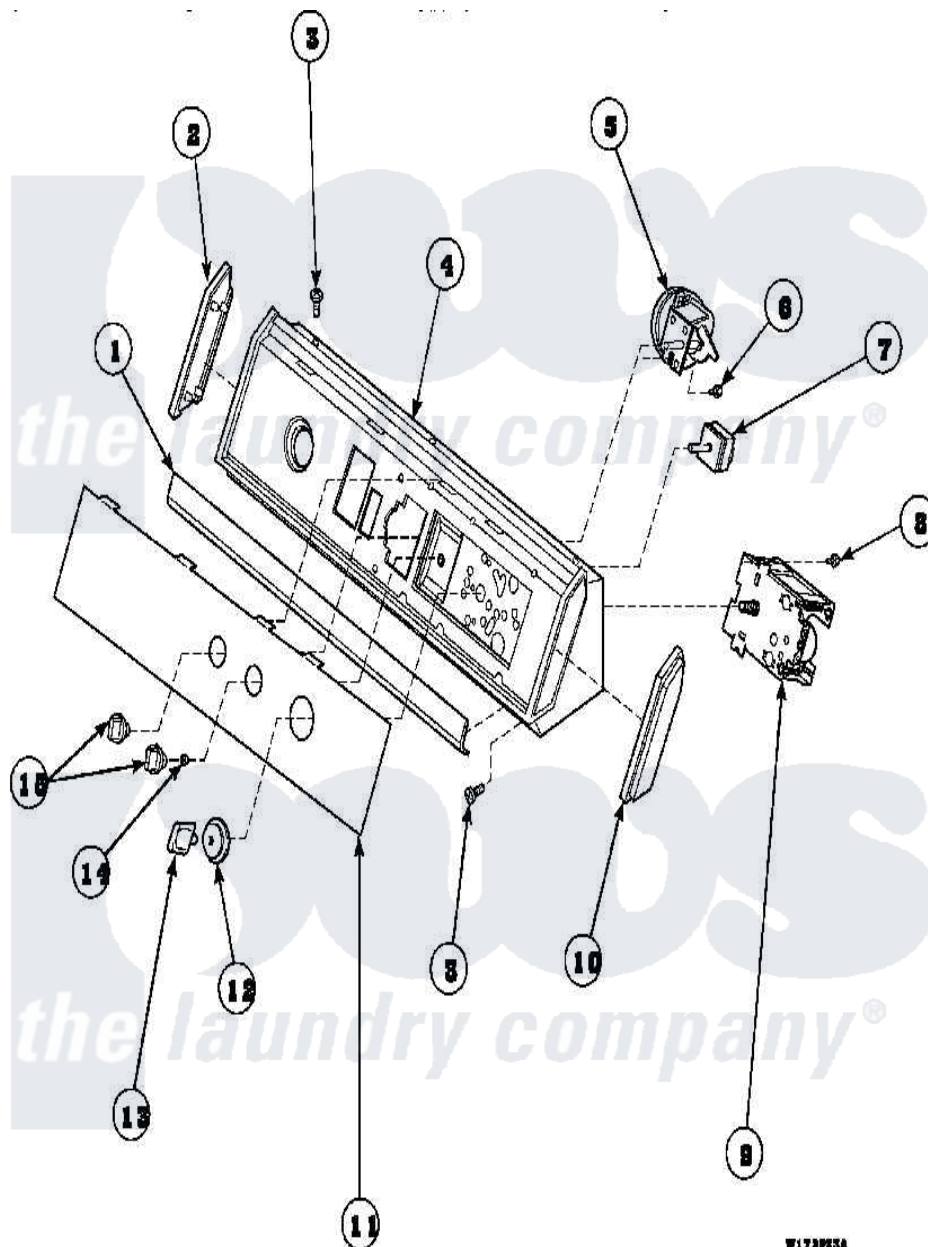

Amana AWM190W2 (BOM: PAWM190W2) 11 - GRAPHIC PANEL, CONTROL HOOD AND CONTROLS

W17AP65A

Amana Residential Amana AWM190W2 (BOM: PAWM190W2) Washer Parts Parts Diagram 11 - GRAPHIC PANEL, CONTROL HOOD AND CONTROLS
 Click on the part number to view part

Item	Original Part Number	Replaced By	Status	Part Description
6	31260			Screw, No.8 X 3/8 Ind H
8	23962	W10116760		Screw
14	57584		Not Available	NUT