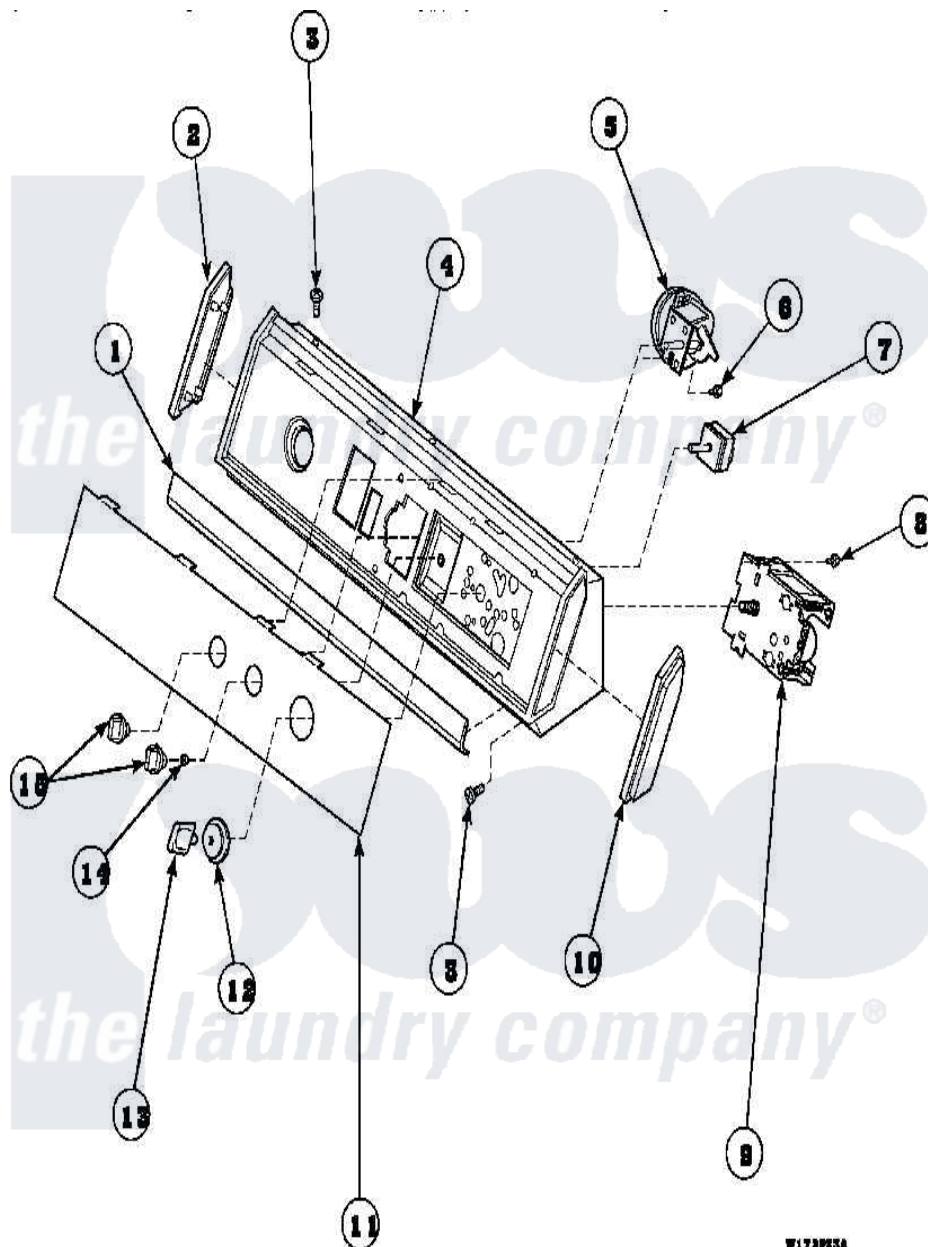

# Amana AWM190W2 (BOM: PAWM190W2) 12 - GRAPHIC PANEL, CONTROL HOOD AND CONTROLS

W17AP65A

Amana Residential Amana AWM190W2 (BOM: PAWM190W2) Washer Parts Parts Diagram 12 - GRAPHIC PANEL, CONTROL HOOD AND CONTROLS  
 Click on the part number to view part

Item	Original Part Number	Replaced By	Status	Part Description
3	31752		Not Available	SCREW, No.8ABX3/4 POZIDRI
6	<a href="#">31260</a>			Screw, No.8 X 3/8 Ind H
8	23962	<a href="#">W10116760</a>		Screw
12	33817		Not Available	ASSY, TIMER SKIRT-BLACK
13	<a href="#">33897</a>			Knob, Timer-Washer-Blac
14	57584		Not Available	NUT