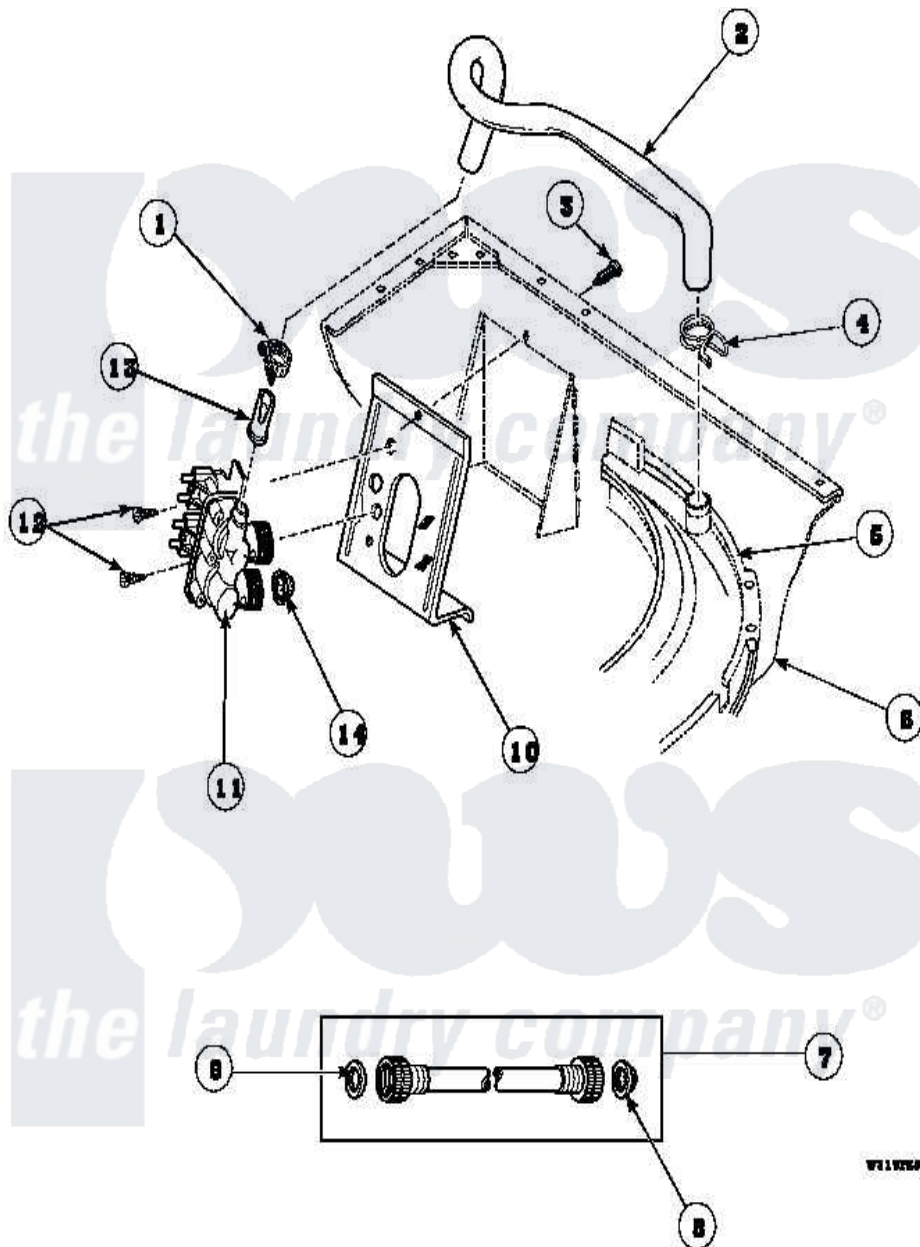

Amana AWM190W2 (BOM: PAWM190W2) 13 - INLET/FILL HOSE/MIXING VLV & MTG BRKT

W111744

Amana Residential Amana AWM190W2 (BOM: PAWM190W2) Washer Parts Parts Diagram 13 - INLET/FILL HOSE/MIXING VLV & MTG BRKT
 Click on the part number to view part

Item	Original Part Number	Replaced By	Status	Part Description
1	36801	596669		Clamp, Manifold
2	35874	38155		Hose, Mix Valve To TU
3	33562	27001200		Screw
4	29210			Hose Clamp
5	36025P			Assembly, Tub Coverand Gasket
6	34475P		Not Available	CABINET
7	28330P	202860		Inlet Hose Assembly
"	20618	21001467		Hose- 10'
"	20617		Not Available	HOSE, INLET (8 FT)
8	28605	22002960		Strainer, Washer Inlet
9	20290	Y013783		Washer, Inlet Hose
10	34972	39407		Bracket, Valve
11	34963	34963P		Valve Mixing Package
12	23962	W10116760		Screw