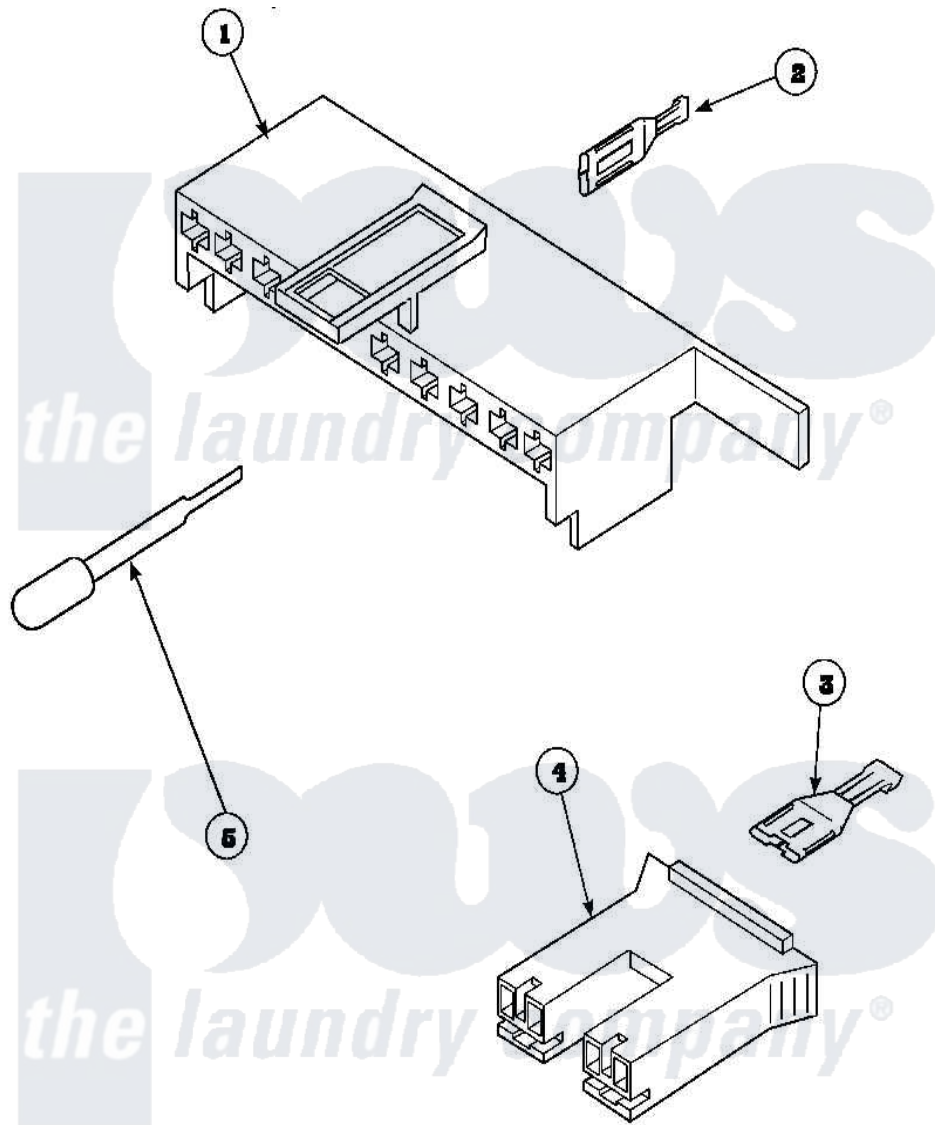

Amana AWM190W2 (BOM: PAWM190W2) 14 - MIXING VLV,MTR CONN BLOCKS,EXTRACTOR

Amana Residential Amana AWM190W2 (BOM: PAWM190W2) Washer Parts Parts Diagram 14 - MIXING VLV,MTR CONN BLOCKS,EXTRACTOR
 Click on the part number to view part

W1246284

Item	Original Part Number	Replaced By	Status	Part Description
1	34677			10 Circuit Plug
2	Y00188			Molex Terminal
3	Y00121		Not Available	SPADE TERMINAL(12 GAUGE) (1/4 INCH-(2) 18 GAUGE WIRES O
4	34676			Plug
"	34675		Not Available	PLUG
5	283P4			Terminal Extractor Tool
NI	35048		Not Available	ASSY,WIRING HARNESS-HOOD