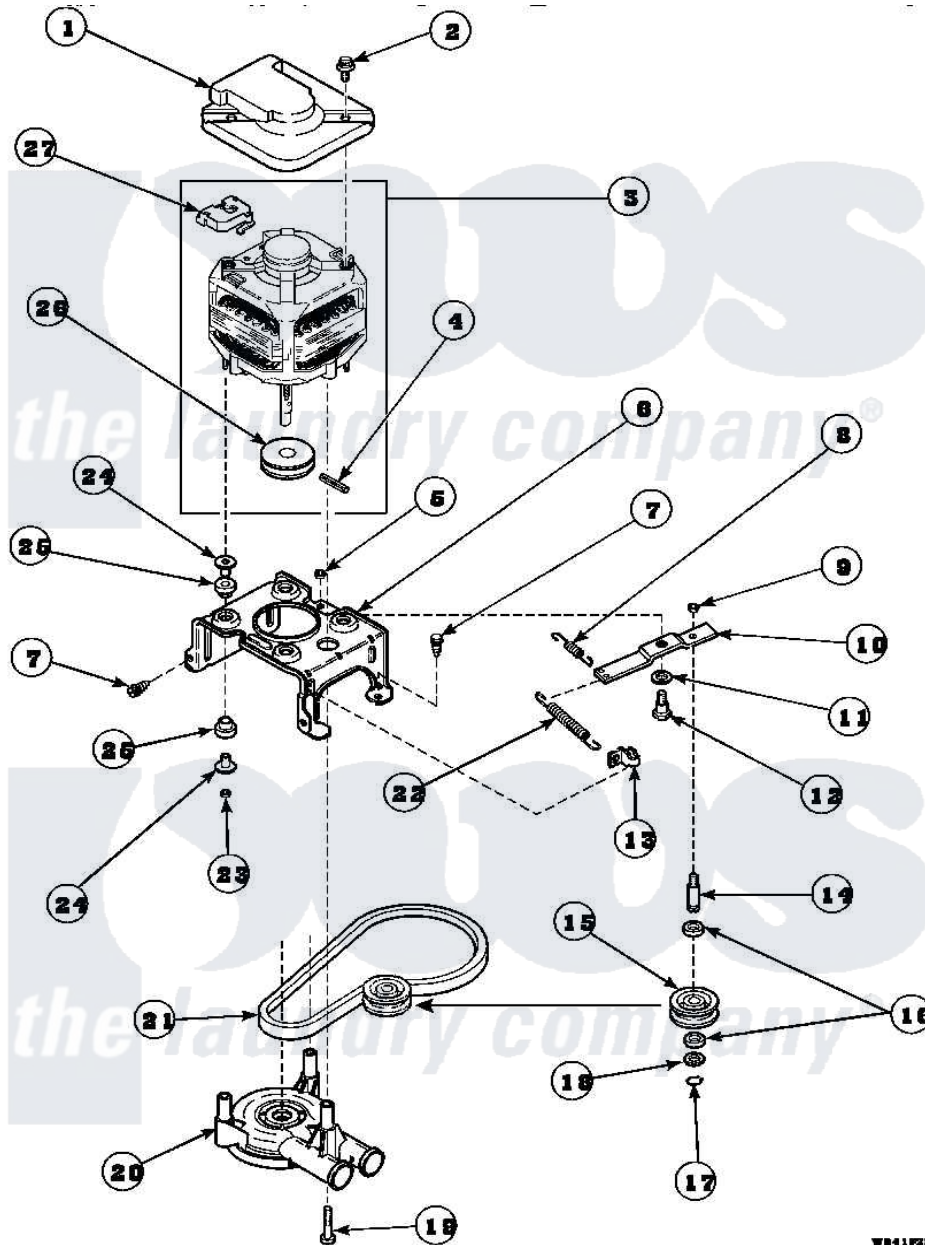

Amana AWM190W2 (BOM: PAWM190W2) 15 - MOTOR, MTG BRKT, BELT, PUMP & IDLER ASSY

WB11P20A

Amana Residential Amana AWM190W2 (BOM: PAWM190W2) Washer Parts Parts Diagram 15 - MOTOR, MTG BRKT, BELT, PUMP & IDLER ASSY
 Click on the part number to view part

Item	Original Part Number	Replaced By	Status	Part Description
1	34754	40112301		Shield, Motor
2	36639	4312464		Screw
3	34910P	27001215		Motor W/Pulley
4	23750			Pin, Roll
5	52566	27001225		Nut, Jam Mid Lock 1/4-20
6	34890		Not Available	BRACKET,MOTOR MOUNT
"	37415P			Kit, Motor Brkt
"	37415	37415P		Kit, Motor Brkt
7	Y31645	27001200		Screw
8	30620		Not Available	SPRING,IDLER LEVER HEL
9	28803	2221070		Clamp, Nylon
10	31054	40041002		Lever, Idler
"	37443	40041002		Lever, Idler
11	81392	40054701		Washer
12	27229	40038901		Screw, 1/4-20

13	28849		Clip, Spring
14	28802		Shaft, Idler
15	28800	Not Available	WHEEL, IDLER
16	Y29443		Washer, Felt
17	23748		Ring, Retaining
18	52549		Washer, 501 ID X3/4 Odx
19	Y34565	40063701	Screw, 10-16 x 1.75
20	36863P	27001233	Pump
21	28808		Belt, Agitate And Spin
22	37366		Spring, Idler
"	37606		Spring, Idler Lever
23	35423	3400029	Nut, Adapter Plate
24	34791		Post, Mount-Motor
25	34788		Mount, Motor
26	27171	Not Available	PULLEY, MOTOR
27	35632	Not Available	SWITCH, MOTOR