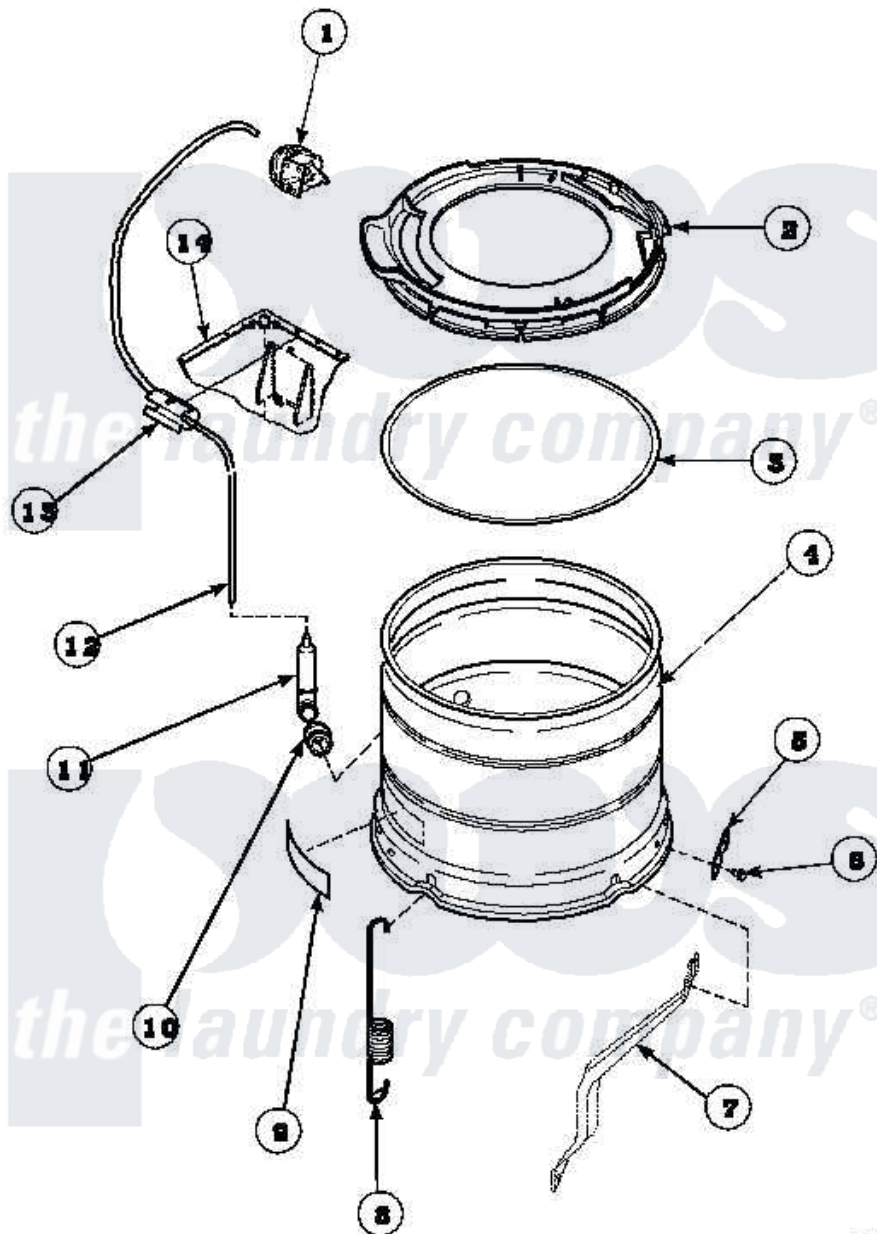

Amana AWM190W2 (BOM: PAWM190W2) 16 - OUTER TUB, COVER AND PRESSURE HOSE

Amana Residential Amana AWM190W2 (BOM: PAWM190W2) Washer Parts Parts Diagram 16 - OUTER TUB, COVER AND PRESSURE HOSE

Click on the part number to view part

Item	Original Part Number	Replaced By	Status	Part Description
1	35012			Switch, Pressure-Fixed
2	36025P			Assembly, Tub Cover and Gasket
3	32857			Gasket, Tub Cover Small
4	34439P			Outer Tub
5	27926			Plate, Leg .063
6	35369	40128701		Screw, 5/16-18 X .50
7	34792			Leg, Support
8	35947		Not Available	SPRING, TUB -SHORT
9	500049		Not Available	STICKER
10	29175	40037801		Grommet
11	30907	40008501		Assembly, Pressure Bulb
12	29213	39125		Tubing 31
13	36985		Not Available	CLIP, HOSE
14	34475P		Not Available	CABINET