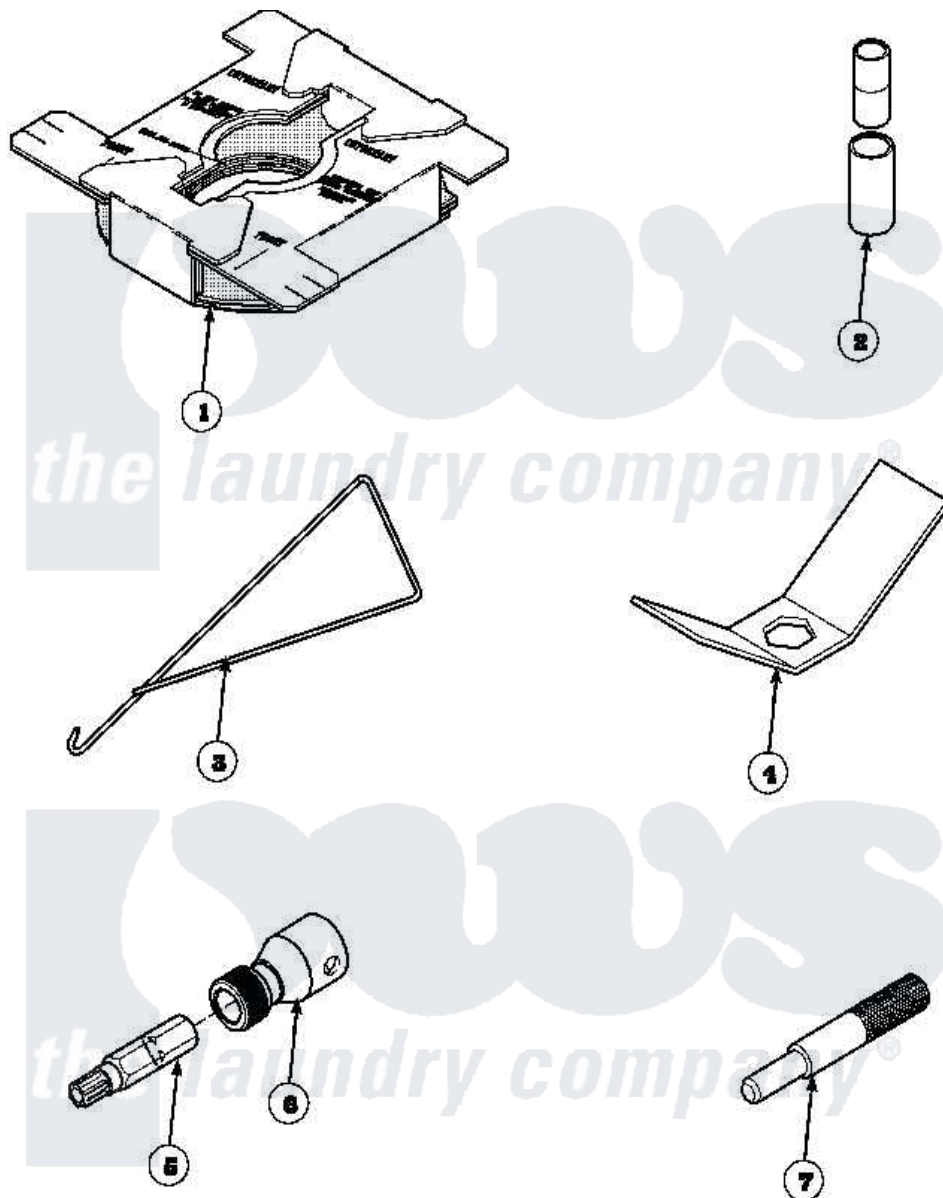

Amana AWM190W2 (BOM: PAWM190W2) 19 - SPECIAL TOOLS

Amana Residential Amana AWM190W2 (BOM: PAWM190W2) Washer Parts Parts Diagram 19 - SPECIAL TOOLS

Click on the part number to view part

W1030588

Item	Original Part Number	Replaced By	Status	Part Description
1	36926		Not Available	BRACE, SHIPPING
2	242P4			Installer, Spring
3	289P4	321P4		Hook, Spring
4	237P4	306P4		Hex Wrench
5	282P4			T25 Tamper Resistant Bit
6	24161			Torx Bit Holder
7	305P4		Not Available	TOOL, TRANSMISSION PI
NI	555P3	725P3		Kit