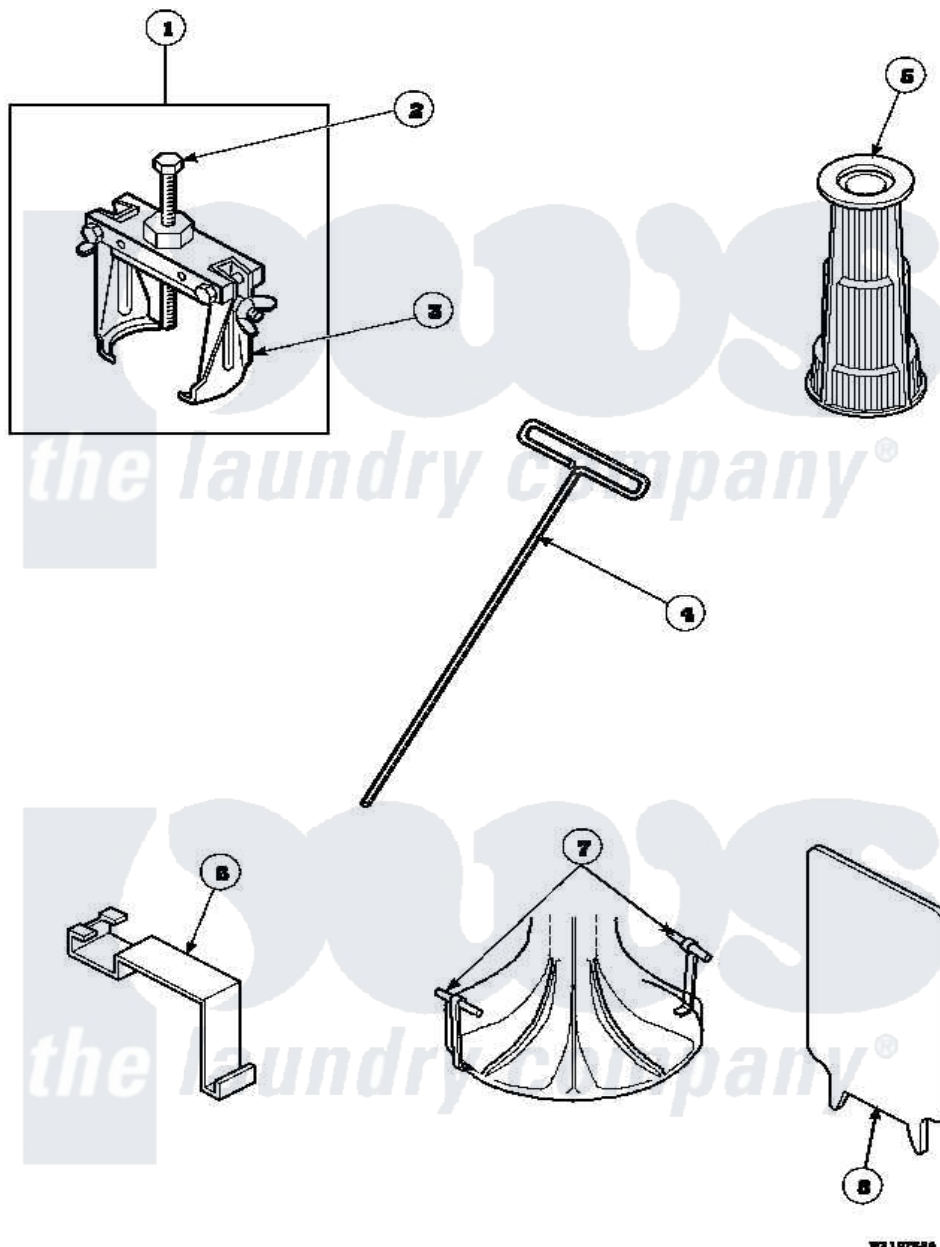

# Amana AWM190W2 (BOM: PAWM190W2) 20 - SPECIAL TOOLS

Amana Residential Amana AWM190W2 (BOM: PAWM190W2) Washer Parts Parts Diagram 20 - SPECIAL TOOLS

[Click on the part number to view part](#)

Item	Original Part Number	Replaced By	Status	Part Description
1	<a href="#">294P4</a>			Bell Tool
2	<a href="#">294P4B</a>			Drive Bell Bolt
3	<a href="#">294P4A</a>			Jaw, Drive Bell Tool
4	291P4		Not Available	WRENCH, T - ALLEN
5	<a href="#">293P4</a>			Seal Tool
6	<a href="#">273P4</a>			Tub Cover Gasket Tool
7	<a href="#">254P4P</a>			Agitator Hooks
8	<a href="#">272P4</a>			Tool, Lid Switch Instal
NI	555P3	<a href="#">725P3</a>		Kit