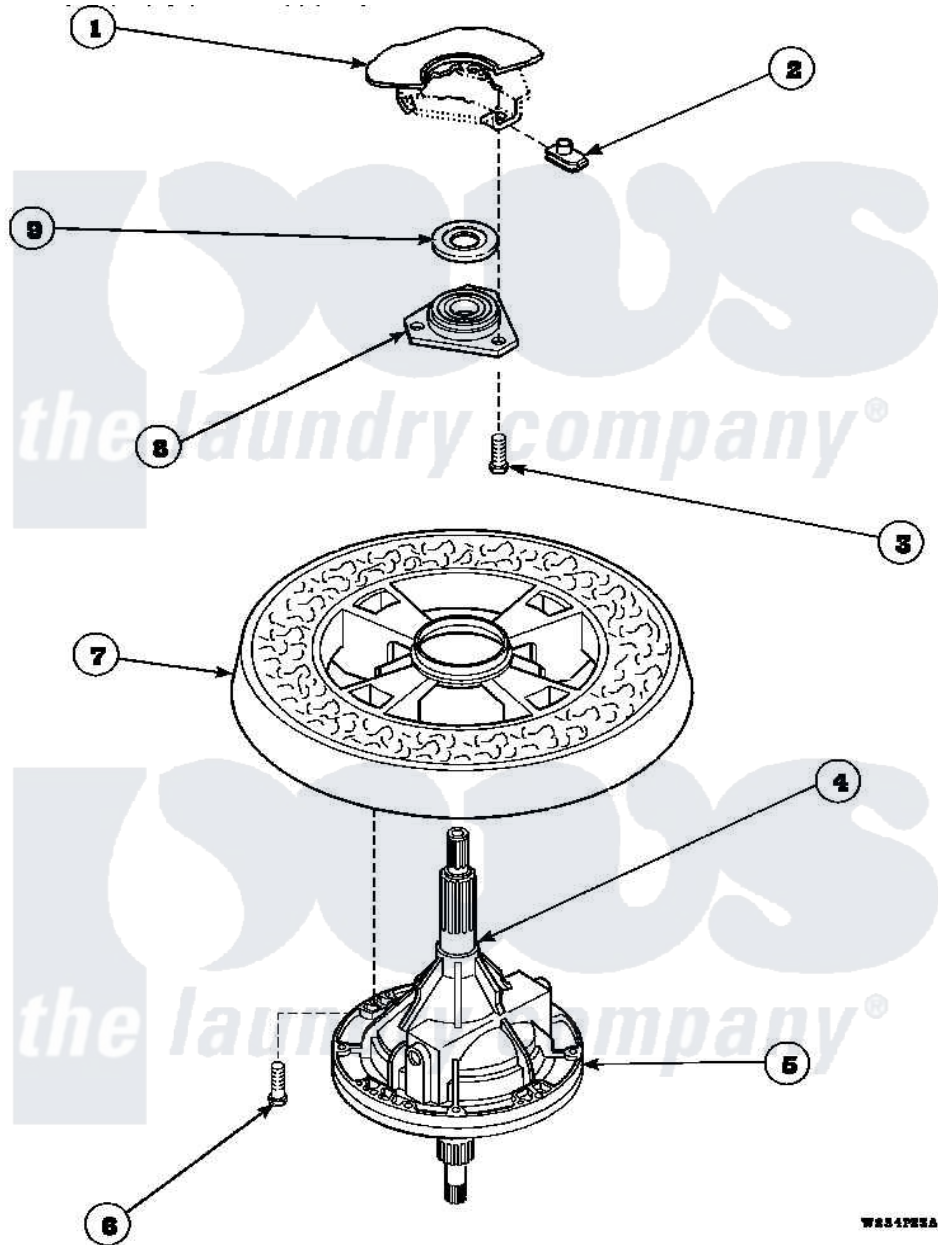

Amana AWM190W2 (BOM: PAWM190W2) 22 - TRANSMISSION ASSY AND BALANCING RING

Amana Residential Amana AWM190W2 (BOM: PAWM190W2) Washer Parts Parts Diagram 22 - TRANSMISSION ASSY AND BALANCING RING
 Click on the part number to view part

Item	Original Part Number	Replaced By	Status	Part Description
1	34439P			Outer Tub
2	27222			Nut, Retainer 5/16-18
3	36991	3400500		Bolt, 3405245 5/16-18 X 3/4
4	27604P			Never-Seeze 1 Oz Tube
5	34526P			Assembly, Transmission
6	37047		Not Available	SCREW, CAP
7	34731		Not Available	ASSY,BALANCE RING-COMPL
8	27182	40004201P		Main Bearing Assembly
9	27187			Flinger