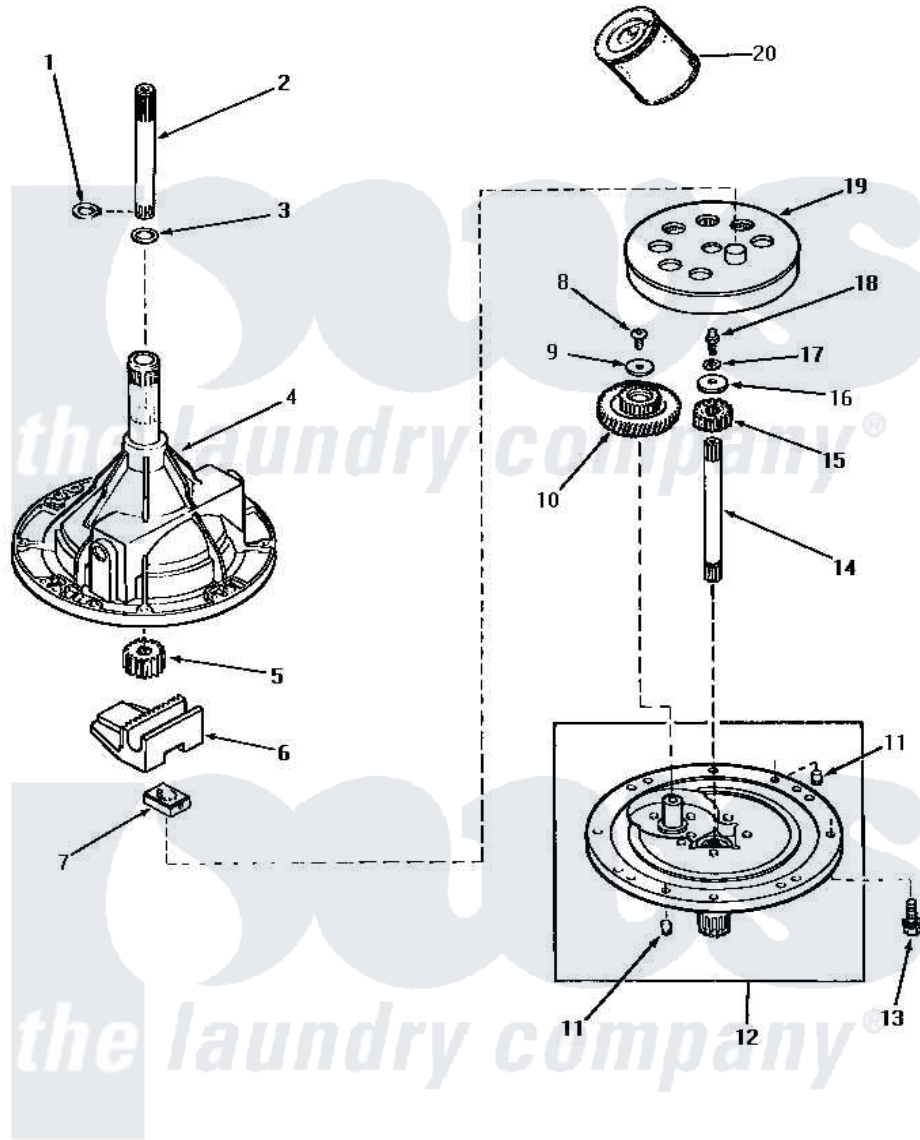

Amana AWM230 01 - 33227 TRANSMISSION ASSY COMPONENTS

COMPONENTS FOR 33227 TRANSMISSION ASSEMBLY

Amana [Residential Amana AWM230 Washer Parts](#) Parts Diagram 01 - 33227 TRANSMISSION ASSY COMPONENTS
 Click on the part number to view part

Item	Original Part Number	Replaced By	Status	Part Description
1	27197			Ring, Retaining
2	29134	Y36570		Shaft, Output
3	20212	35092		Washer, 3628id X 1.00 X .056
4	33223		Not Available	ASSY, TRANSMISSION CASE
5	27003			Pinion, Agitator
6	Y31526			Rack
7	26493			Slide
8	29273			Screw, 1/4-20 X 3/8
9	29260		Not Available	WASHER
10	29161			Gear, Reduction
11	27172			Pin, Dowel
12	33214		Not Available	TRANSMISSION COVER ASSEMBLY
13	32814		Not Available	SCREW, 1/4-20X7/8 SERRA
14	27081	27081P		Shaft Input Package
15	Y29160			Pinion, Drive
16	26509	40041501		Washer

17	21456		Lockwasher, 1/4 Intshkp
18	27030	Not Available	SCREW, 1/4-20 SPECIAL
19	26577		Assembly, Gear And Stud
20	27243P		Oil, CW Transmission F-
NI	28434P	Not Available	LOCTITE