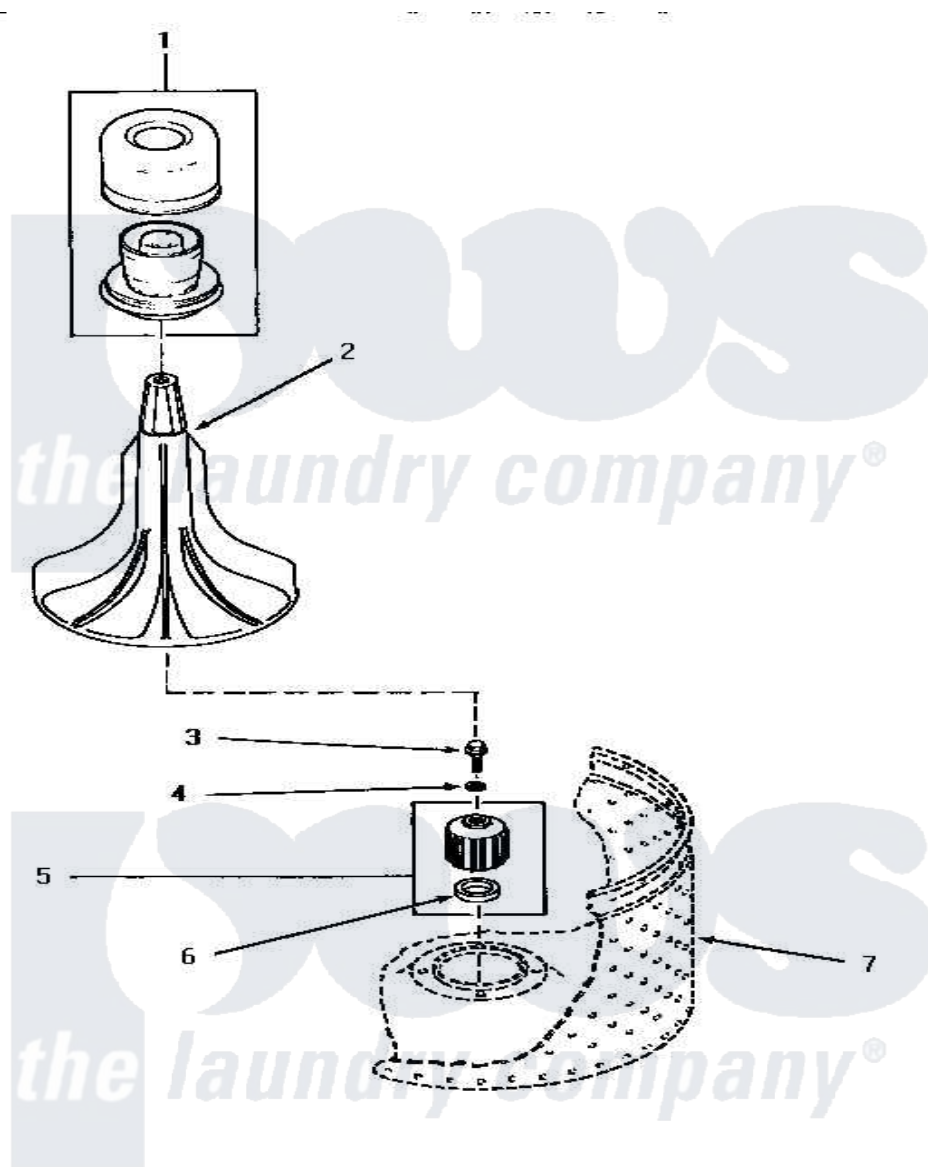

Amana AWM230 02 - AGITATOR, DRIVE BELL & SEAL SEAT

AGITATOR, DRIVE BELL AND SEAL SEAT

Amana [Residential Amana AWM230 Washer Parts](#) Parts Diagram 02 - AGITATOR, DRIVE BELL & SEAL SEAT
 Click on the part number to view part

Item	Original Part Number	Replaced By	Status	Part Description
1	30857	33510		Assembly, Dispenser-Fabric
2	33514	40000501W		Agitator, Flex Vane
3	30852			Screw, No.8-1/4 X 20 X 3/
4	30853		Not Available	SEAL
5	30071P	R9900189		Kit, Drive Bell And Seal
6	Y00000000		Not Available	SEE NOTE SEAL SEAT -- (SEE PAGES 8 & 10)
7	Y00000000		Not Available	SEE NOTE WASHTUB
NI	442P3	R9900189		Kit, Drive Bell And Seal