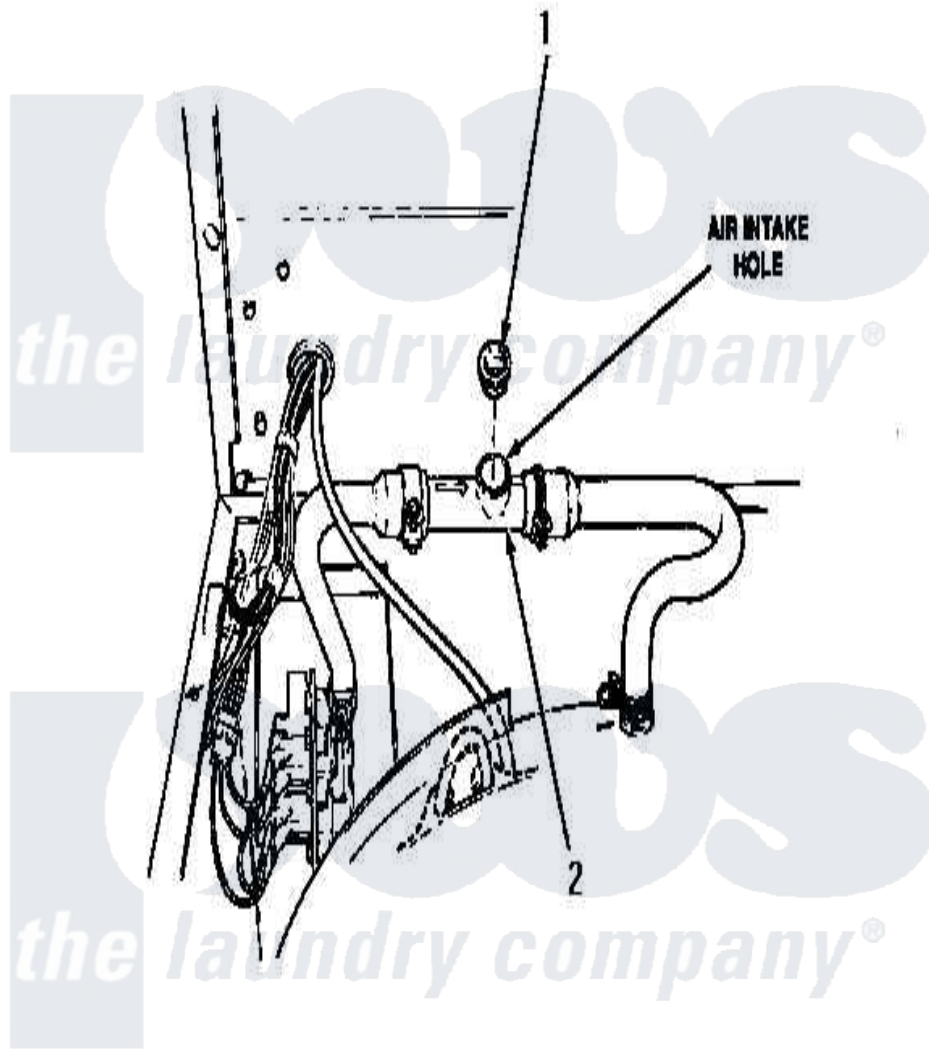

Amana AWM230 03 - BACK FLOW PREVENTER (CHANGE)

Amana [Residential Amana AWM230 Washer Parts](#) Parts Diagram 03 - BACK FLOW PREVENTER (CHANGE)
Click on the part number to view part

Item	Original Part Number	Replaced By	Status	Part Description
1	34340	34280		Assembly, Backflow Prevento
2	27118	34280		Assembly, Backflow Prevento